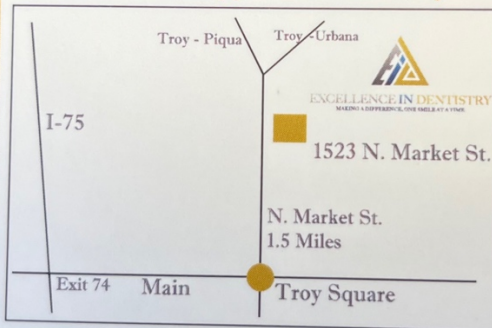

Call For Your Appointment Today 937-335-4630

Address:  
1523 N. Market St.  
Troy, Ohio 45373

We are located north  
of the downtown Troy  
Square approximately  
5 minutes

www.dentistintroyohio.com

**ERWIN**