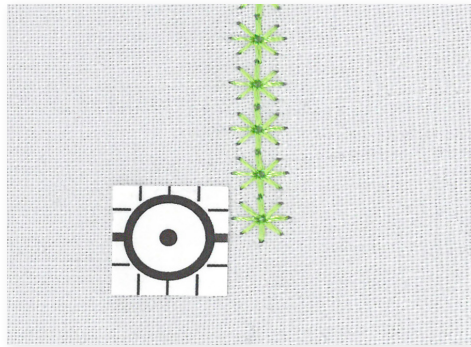

Solaris™

EMBROIDERY AND SEWING UPGRADE 2

Get more creative tools on your Solaris embroidery and sewing machine with dozens of new embroidery designs, fills and features in this must-have software upgrade. You'll also have the ability to use the IQ Intuition™ App for endless design creation.

Ask an
associate for
more details!

End Point Setting for Sewing

Set your end point and Solaris will automatically adjust your stitches for the perfect length.

IQ Intuition™ Positioning App for IQ™ Designer

Send an image from your phone to the Solaris to create an embroidery design in IQ Designer.

Six Additional Decorative Fill Designs for IQ Designer

Expand your options with six new gorgeous fill designs. Edit and repeat them for large-scale embroidery or quilt topstitching.

Enhanced Quilt Borders and 15 New Sash Patterns

Create even more dynamic quilt borders and sashings than ever before. We've also added new designs to round out your creative possibilities.