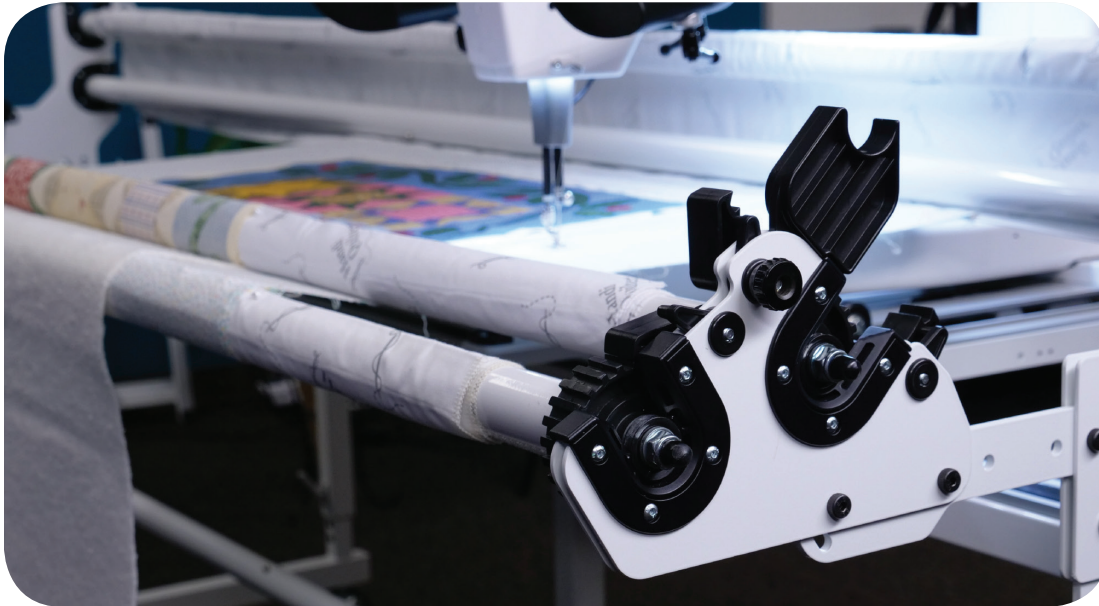

Now there are two ways to load your quilt with QuiltMaster™ DuoLoad™

HQ Gallery2 Frame Loading Options

Standard Loading

Provides a visual reminder of actual quilting space and easy access to the bobbin area for oiling and bobbin changing.

ClearView Loading™

Often chosen for ruler work, this option clears the way for the use of longer or larger rulers and templates.