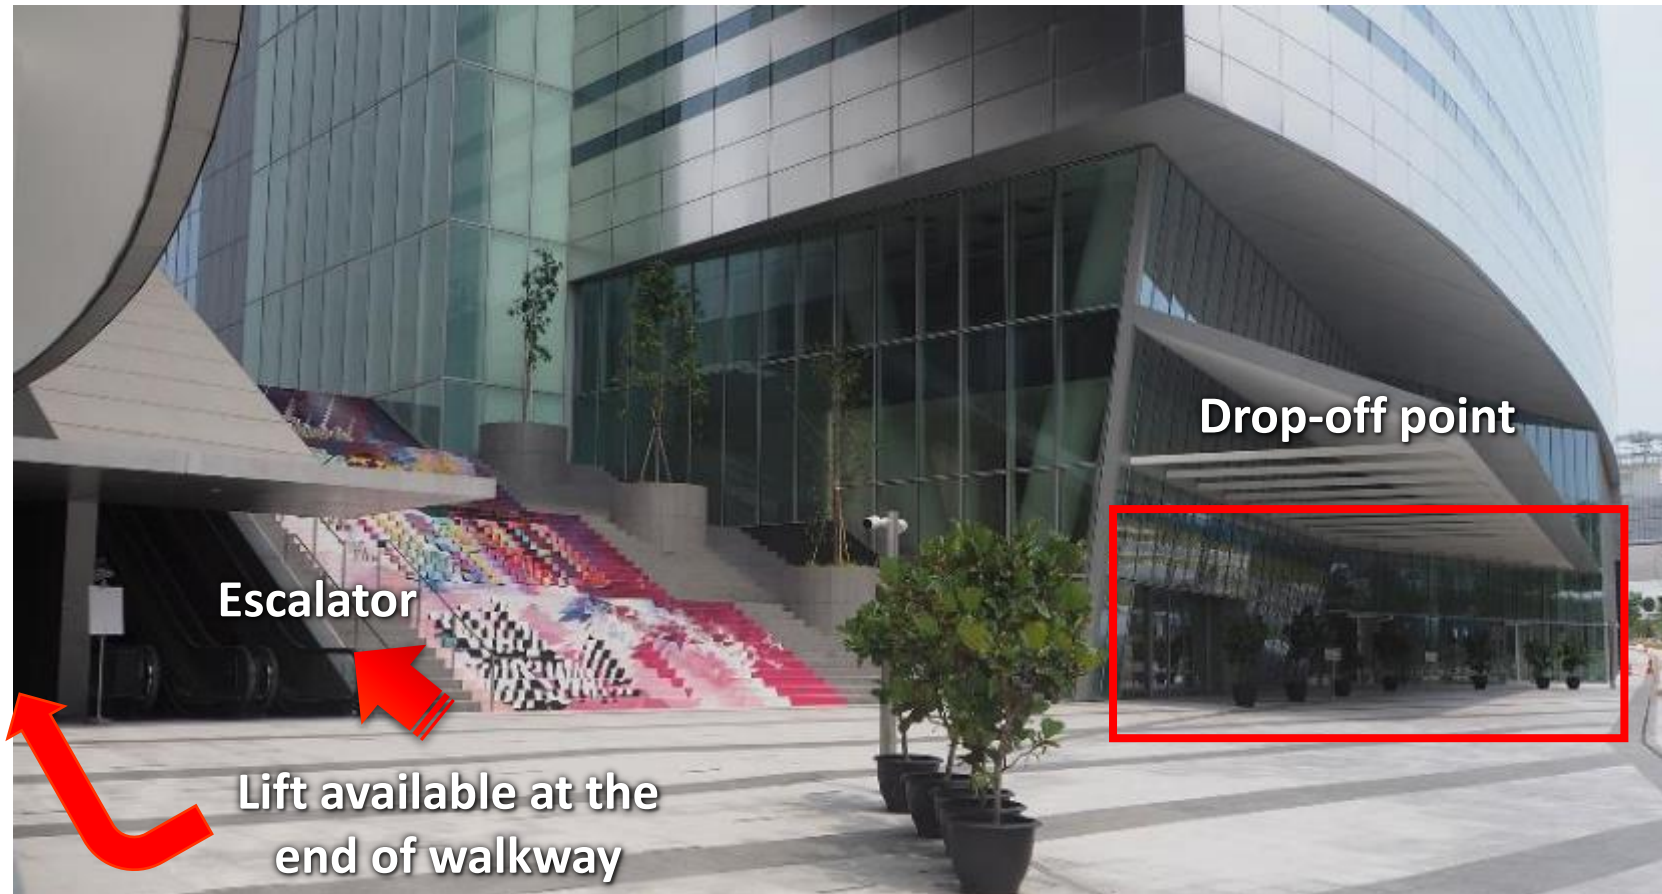

Please take STAIRCASE 1 from the carpark, turn right upon exit and walk towards the direction as shown below (refer to [Slide 9](#)).

Drop-off point at the new Mediacorp Campus

How To Get To Mediacorp Experience From Drop-off Point?

Upon arriving at the new Mediacorp Campus, there is an escalator located on the left of the drop-off point. Please take that escalator up to level 3 and turn right (refer to [Next Slide](#)).

How To Get To Mediacorp Experience From Drop-off Point?