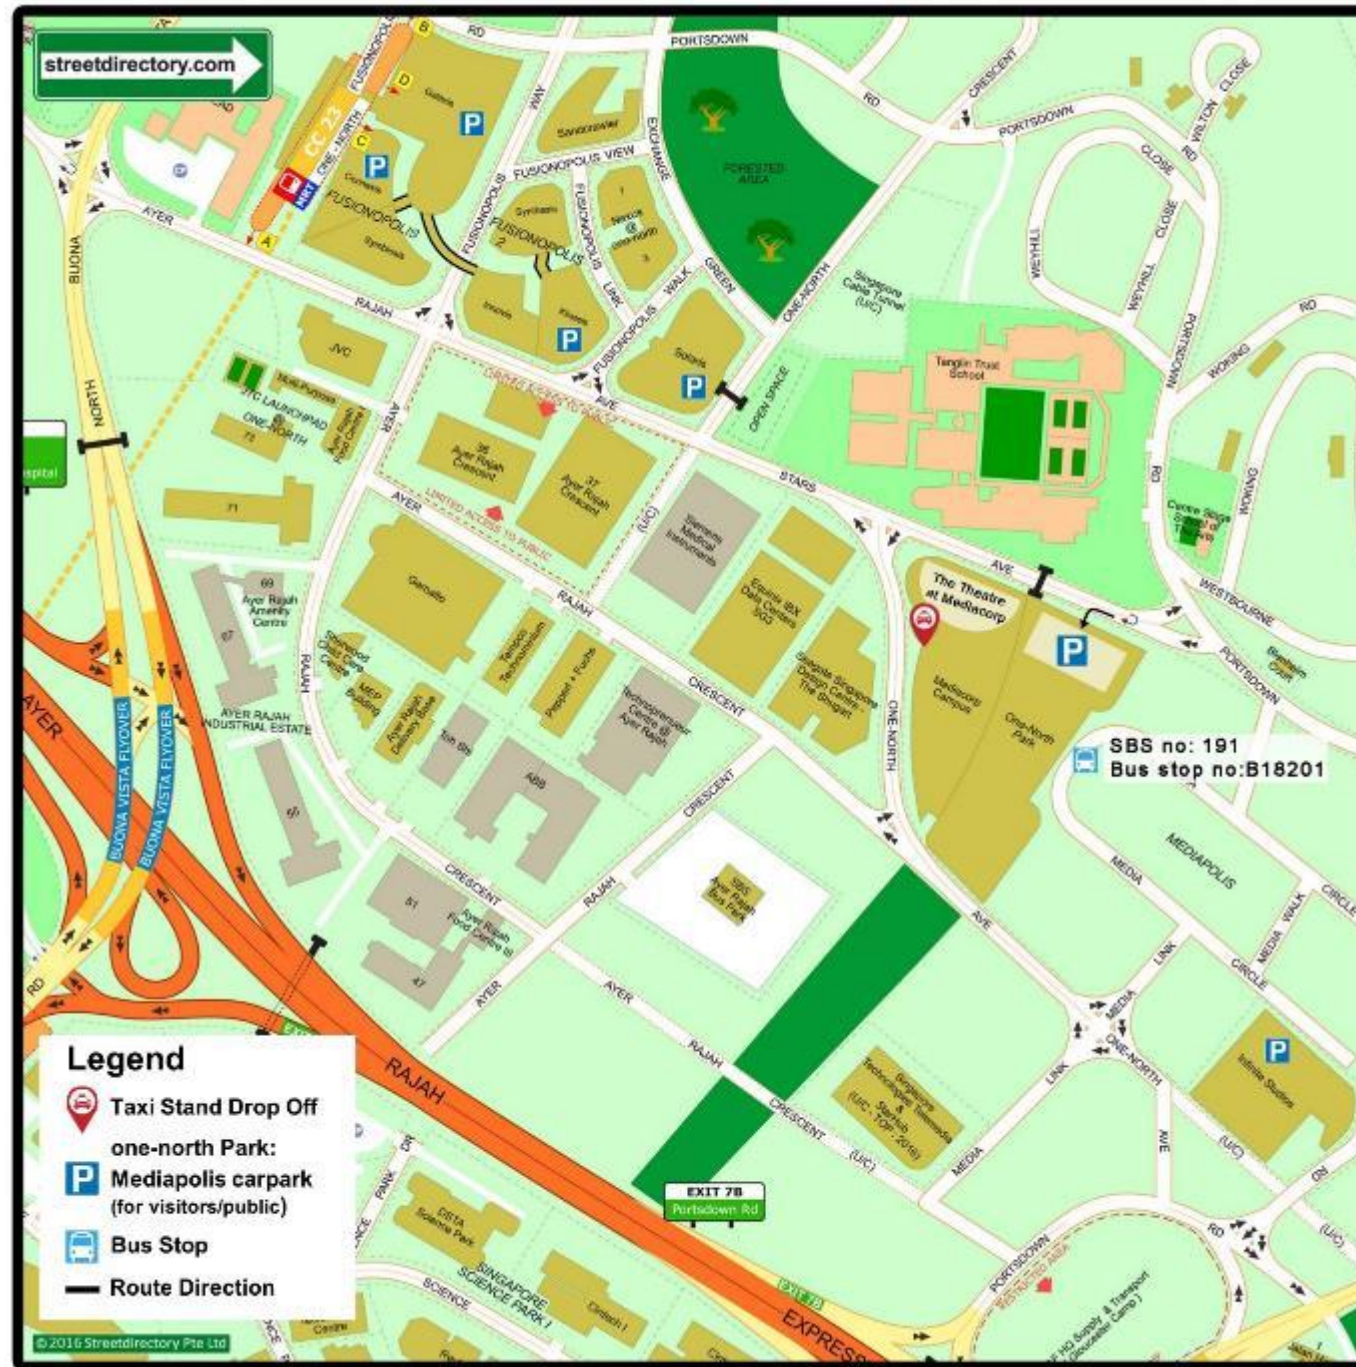

How To Get To Mediacorp Campus?

- MRT and walk (One-North Station / Exit A)
(refer to [Slide 2](#) for map)
- Bus – SBS Service 191 / Bus-stop No: B18199
(refer to [Slide 2](#) for map)
[CLICK HERE](#) for Service Guide
- Taxi – Alight at drop-off point at new Mediacorp campus
(refer to [Slide 2](#) for map and [Slide 6](#) for photo of drop off point)
- Car – refer to [Slide 2](#) for map, [Slide 3](#) for driving directions and [Slide 4](#) for parking

Mediacorp Experience
Address :1 Stars Avenue,
Singapore 138507

Map

Directions For Driving

Traveling from Tuas via AYE

- ↑ Head southeast on AYE
- ↘ Take exit 8 for North Buona Vista Rd toward South Buona Vista Rd
- ← Turn left onto North Buona Vista Rd
- Turn right onto Ayer Rajah Ave
- ↑ Continue onto One-North Cres
- ↑ Continue straight onto Stars Ave
- Turn right into carpark @ One North Park

Traveling from City via AYE

- ↑ Head northwest on AYE
- ↘ Take exit 7A toward Portsdown Ave/Portsdown Rd/Queensway/Farrer Rd
- Turn right onto Portsdown Flyover
- ← Slight left onto Portsdown Rd
- Turn right toward Media Link and travel straight
- Turn right toward Media Cir
- Turn right toward Media Walk
- ← Turn left and continue onto Media Cir
- Turn right at T-junction on Media Cir
- ← Turn left onto Portsdown Rd
- ← Turn left onto Stars Ave
- ← Turn left into carpark @ One North Park

Traveling from Farrer Rd

- ↑ Head southwest on Portsdown Flyover toward Normanton Park
- ↻ Make a U-turn at Normanton Park
- ↘ Slight left onto Portsdown Rd
- Turn right toward Media Cir
- Turn right toward Media Cir
- ↑ Continue onto Media Cir
- ← Turn left onto Portsdown Rd
- ← Turn left onto Stars Ave
- ← Turn left into carpark @ One North Park