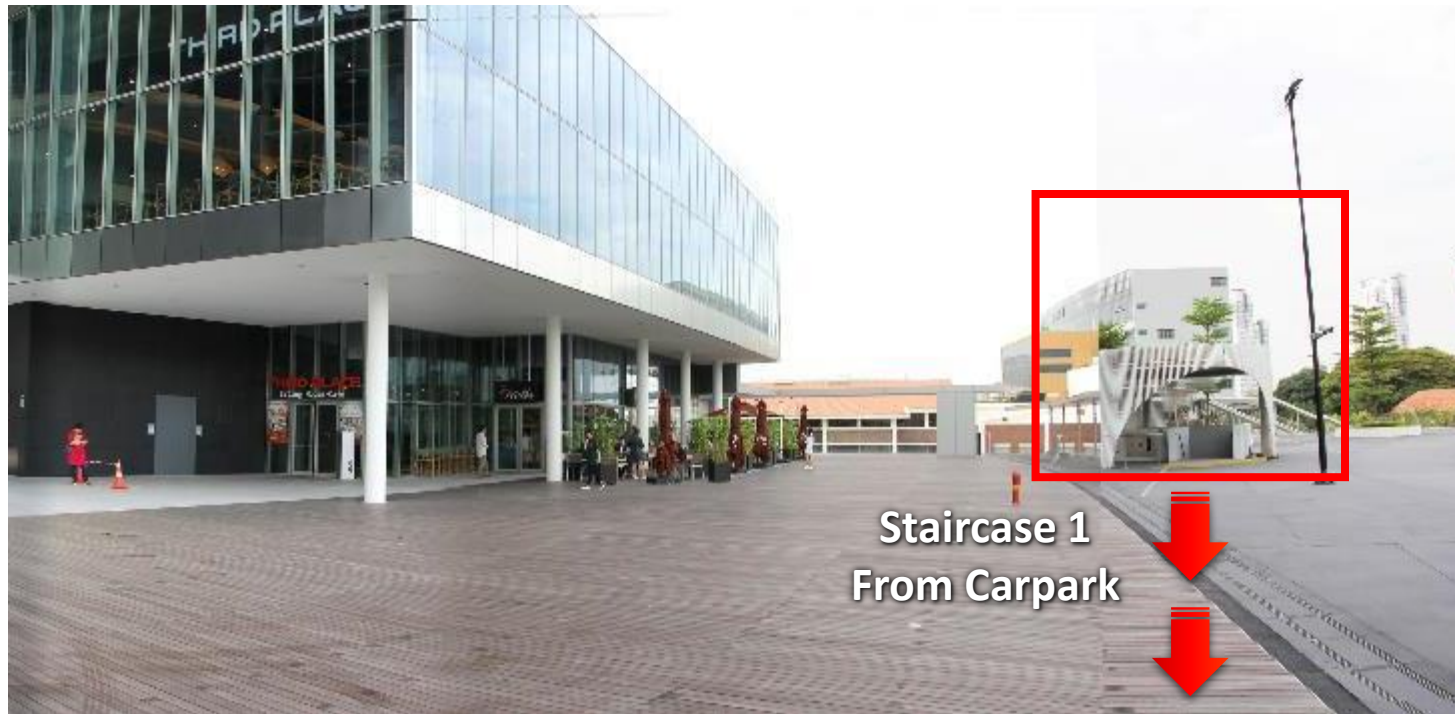

Please take STAIRCASE 1 from the carpark, turn right upon exit and walk towards the direction as shown below (refer to [Slide 9](#)).

Drop-off point at the new Mediacorp Campus

How To Get To Mediacorp Experience From Drop-off Point?