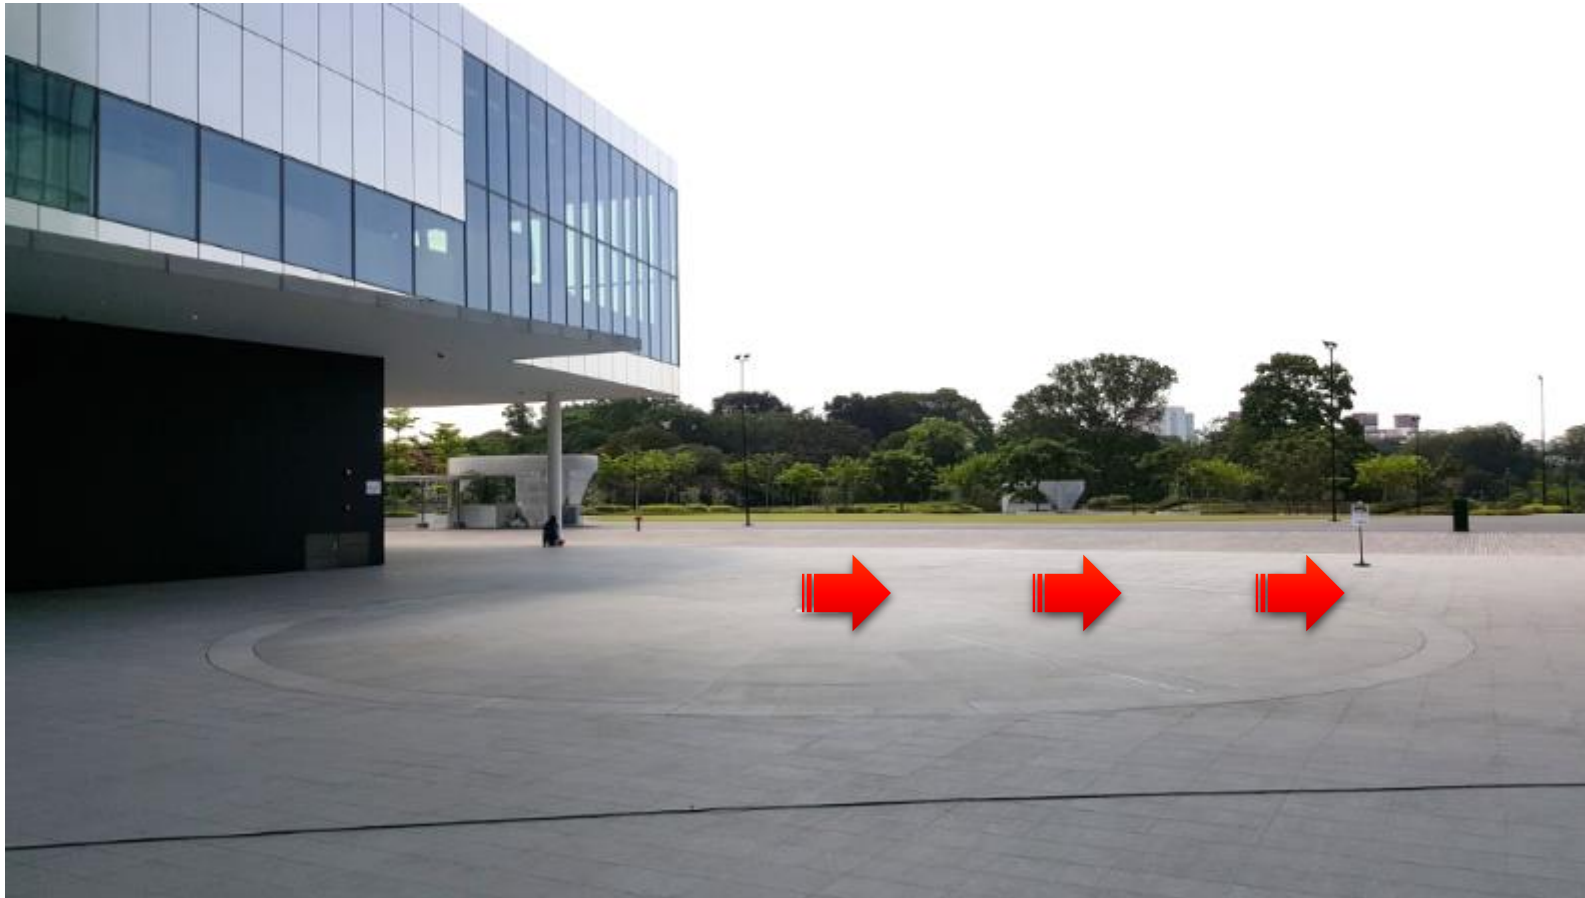

How To Get To Mediacorp Experience From Drop-off Point?

At level 3 walk towards the directions shown below (refer to [Next Slide](#)).