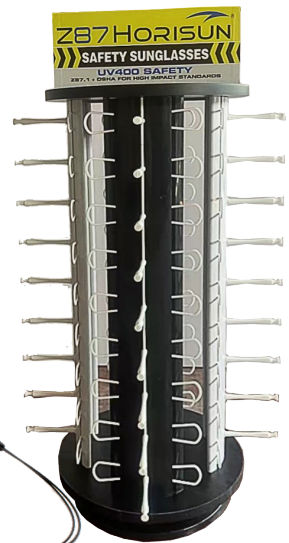

Model 7460
Frame - Shiny Black
Lens - Clear

Model 7461
Frame - Shiny Black
Lens - Smoke

Model 7462
Frame - Shiny Black
Lens - Green

Model 7463
Frame - Shiny Black
Lens - Blue

Eyewear Displays

Model 74048
Standing Floor
display
48 Eyewear

Model 74024
Counter Top
Display
24 Eyewear

Lanyard
Item # 70023
Black Soft Silicone & adjustable - Fits All

Model 74036
Counter Top
Display
36 Eyewear

-SUN Polarized Eyewear-

Polarized Protective • Poly Carbonate Lens