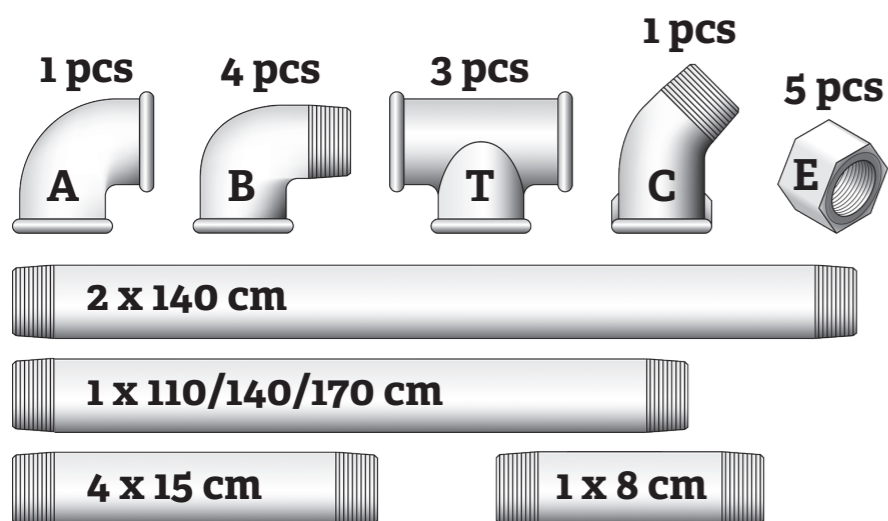

Product List: