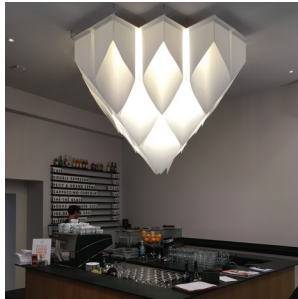

PROCÉDÉS CHÉNEL® INTL
Architectures de papiers

70, rue Jean Bleuzen - 92170 Vanves - France - T. +33 1 41 08 76 76 - F. +33 1 41 08 01 53

info@chenel.com - www.chenel.com