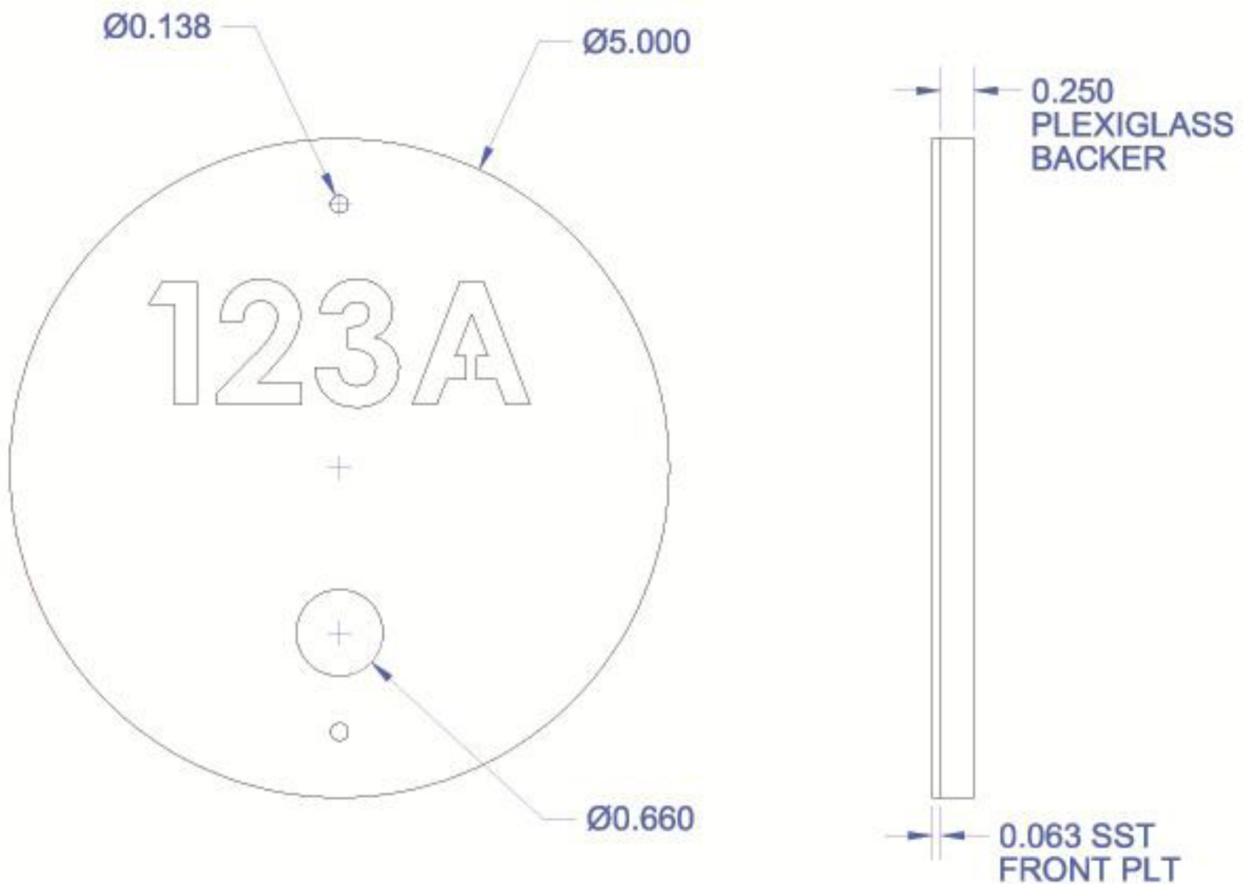

ROOM NUMBER CUSTOM SIGNAGE PLAQUES

SKU: NP-RND

- Stainless Steel signage plate, Brushed Finish.
- Size: 5" Diameter Circle.
- Optional Backlit LED Plexiglass Backer.
- LED colors: Blue, White, Red, Green, Orange, or Yellow. LED voltage: 16 VAC.
- Optional doorbell button available in Non-Lit and LED styles.
- Large orders (100+ Pieces) can be customized for size, shape, font, logo, etc.