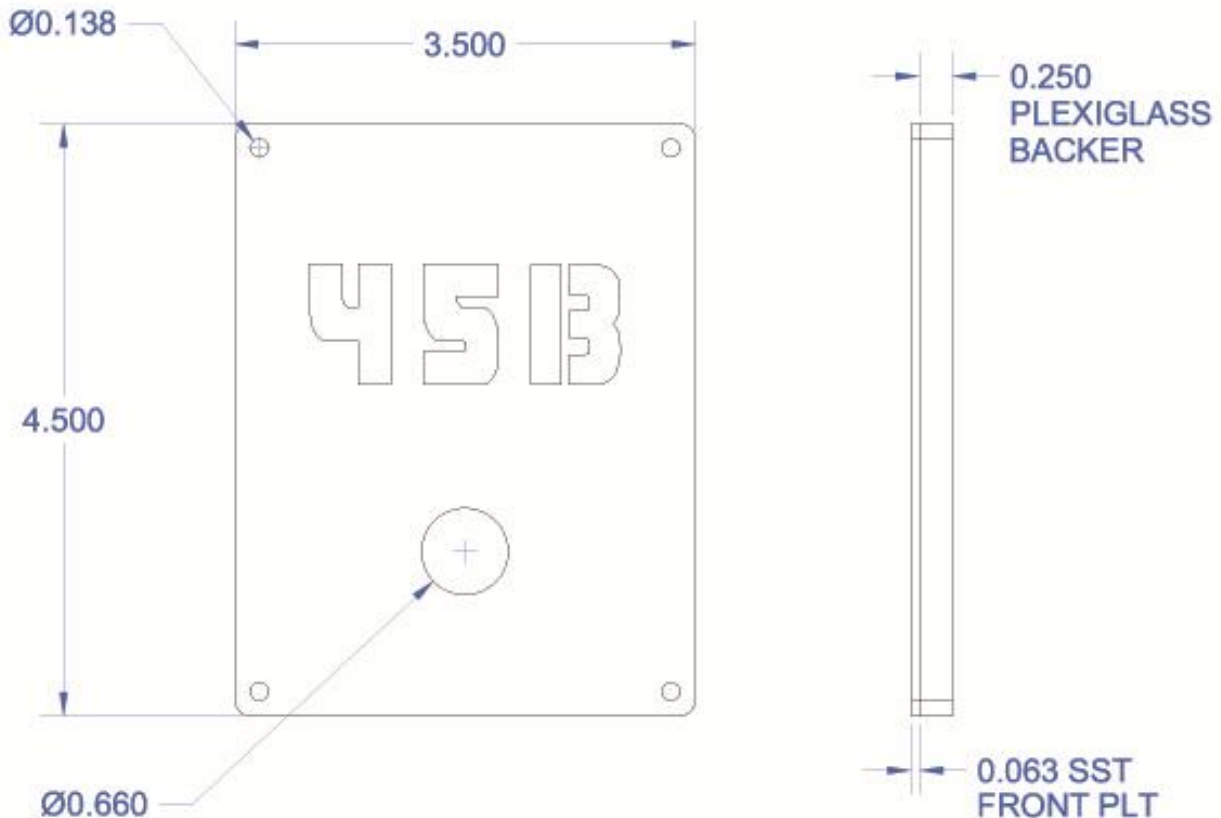

Expressions LTD. 1655 West Maple Street, Mapleton Utah, 84664
Phone: 801-806-0529 www.expressions-ltd.com email: sales@expressions-ltd.com

ROOM NUMBER CUSTOM SIGNAGE PLAQUES

SKU: NP-R

- Stainless Steel signage plate, Brushed Finish.
- Size: 3.5" Wide, 4.5" High.
- Optional Backlit LED Plexiglass Backer.
- LED colors: Blue, White, Red, Green, Orange, or Yellow. LED voltage: 16 VAC.
- Optional doorbell button available in Non-Lit and LED styles.
- Large orders (100+ Pieces) can be customized for size, shape, font, logo, etc.