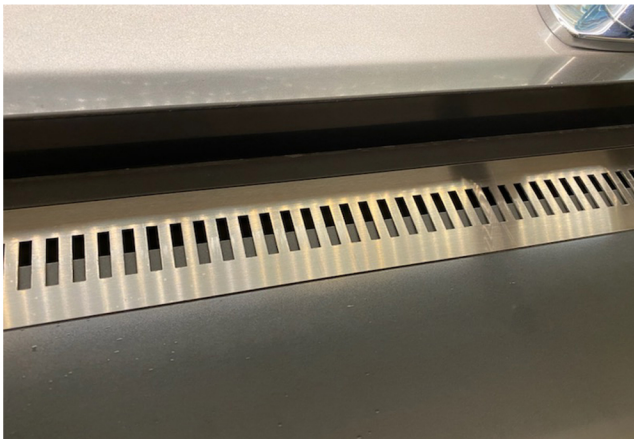

DATA SHEET

DRAIN GRATES

STAINLESS STEEL, 304 GRADE
16 GAUGE THICKNESS
BRUSHED FINISH
DIMENSIONS: MADE TO SPEC.

 **expressions-LTD**
sales@expressions-ltd.com