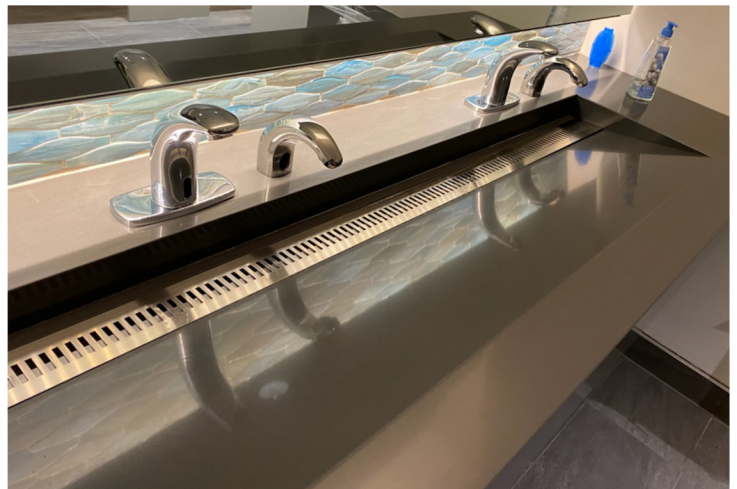

DATA SHEET

DRAIN GRATES

STAINLESS STEEL, 304 GRADE
16 GAUGE THICKNESS
BRUSHED FINISH
DIMENSIONS: MADE TO SPEC.

 **expressions-LTD**
sales@expressions-ltd.com