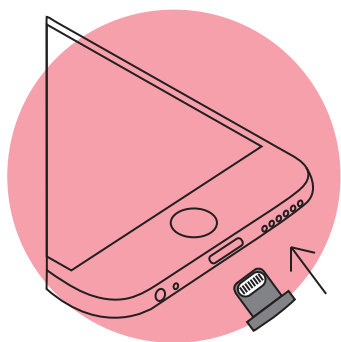

## PACKAGE CONTENT

1 x Magnetic Charging Cable

1 x Magnetic connector

## HOW TO USE

**1** MATCH THE SIZE AND PLUG IN THE CONNECTOR TO THE CHARGING PORT OF YOUR PHONE.

**2** POSITION THE CABLE CLOSE TO THE CONNECTOR.