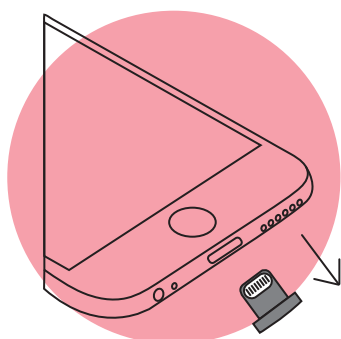

To prevent damage and ensure continued enjoyment of your Phonebibi product, please review the installation video and check the user manual before using the product. Failure to observe these precautions could result in damage to the product. Phonebibi will not be held liable for any damages resulting from the use of this product.