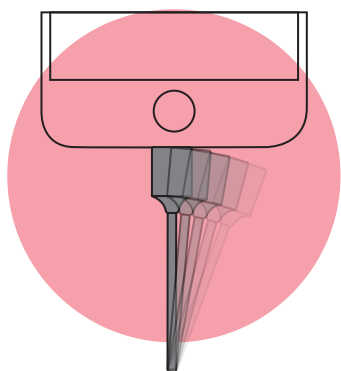

## HOW TO USE

**1** MATCH THE SIZE AND PLUG IN THE CONNECTOR TO THE CHARGING PORT OF YOUR PHONE.

**2** POSITION THE CABLE CLOSE TO THE CONNECTOR.

## HOW TO REMOVE THE CABLE ONLY

Rock the cable to the side to remove the cable only.