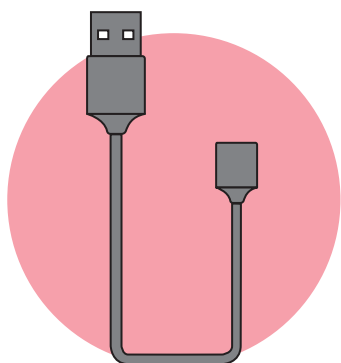

# Magnetic Cable

## PACKAGE CONTENT

1 x Magnetic Charging Cable

1 x Magnetic connector

## HOW TO USE

**1** MATCH THE SIZE AND PLUG IN THE CONNECTOR TO THE CHARGING PORT OF YOUR PHONE.

**2** POSITION THE CABLE CLOSE TO THE CONNECTOR.

## HOW TO REMOVE THE CABLE ONLY

Rock the cable to the side to remove the cable only.