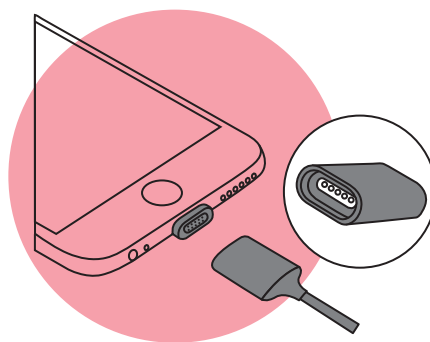

## PACKAGE CONTENT

1 x Magnetic Charging Cable

1 x Magnetic connector

## HOW TO USE

**1** MATCH THE SIZE AND PLUG IN THE CONNECTOR TO THE CHARGING PORT OF YOUR PHONE.

**2** POSITION THE CABLE CLOSE TO THE CONNECTOR.