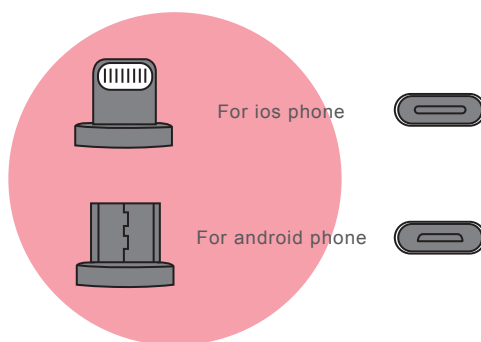

# Magnetic Cable

## PACKAGE CONTENT

1 x Magnetic Charging Cable

1 x Magnetic connector

## HOW TO USE

**1** MATCH THE SIZE AND PLUG IN THE CONNECTOR TO THE CHARGING PORT OF YOUR PHONE.

**2** POSITION THE CABLE CLOSE TO THE CONNECTOR.

## HOW TO REMOVE THE CONNECTOR

Pull the cable straight out. The magnetic hold between the two pieces will help remove the connector from your phone.

To prevent damage and ensure continued enjoyment of your Phonebibi product, please review the installation video and check the user manual before using the product. Failure to observe these precautions could result in damage to the product. Phonebibi will not be held liable for any damages resulting from the use of this product.