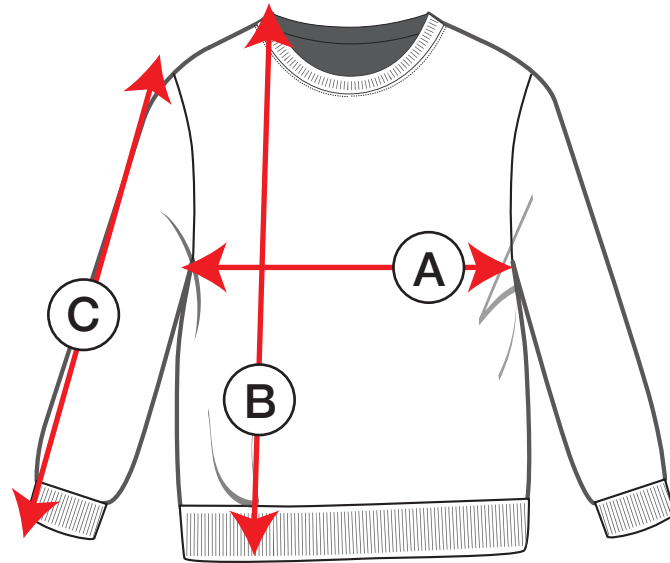

petit clair

**SWT3**  
**SWT4**

measurements in inches	9m	12m	18m	24m	2y
<b>A</b> Child's Chest	18½"	19"	19½"	20"	20½"
<b>B</b> Garment's Length	11½"	12¼"	13"	13¾"	14½"
<b>C</b> Garment's Sleeve Length	10"	11"	11¾"	12½"	13"

measurements in inches	3	4	5	6	7	8	10	12	14	16
<b>A</b> Child's Chest	21¼"	22"	22¾"	24"	24¾"	26"	27½"	29"	30¾"	32¼"
<b>B</b> Garment's Length	15¼"	16¼"	17¼"	18"	19"	20½"	21¾"	22¾"	23½"	24½"
<b>C</b> Garment's Sleeve length	13¾"	14¼"	15¼"	16"	17"	18¼"	20"	21½"	22¼"	23"