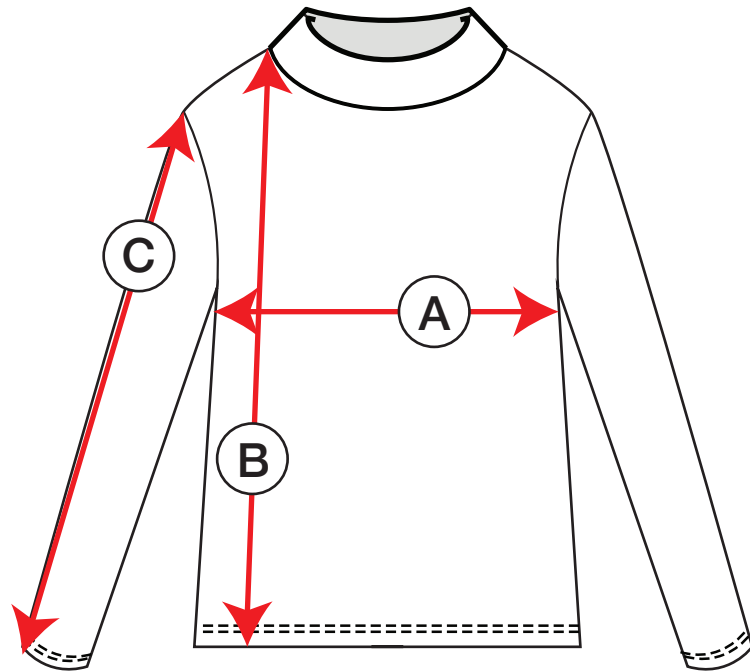

petit clair

TSH5

measurements in inches	9m	12m	18m	24m	2y	3
(A) Child's Chest	18½"	19"	19½"	20"	20½"	21¼"
(B) Garment's Length	12"	12½"	13¼"	13¾"	14½"	15¼"
(C) Garment's Sleeve length	10½"	11"	11¾"	12¼"	12¾"	13½"