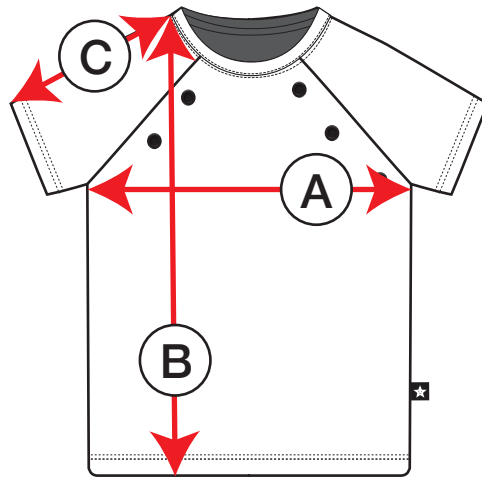

petit clair

**TSH5-Raglan**

measurements in inches	9m	12m	18m	24m	2	3	4
<b>A</b> Chest	18½"	19"	19½"	20"	20"	21¼"	22"
<b>B</b> Length	12"	12½"	13¼"	13¾"	14½"	15¼"	16¼"
<b>C</b> Sleeve length	6"	6¼"	6½"	7"	7"	7½"	7¾"