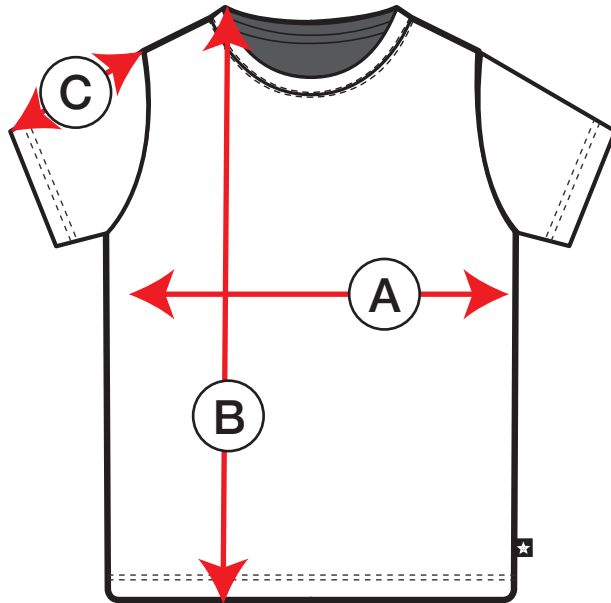

petit clair

TSH5

measurements in inches	9m	12m	18m	24m	2y	3	4
A Chest	18½"	19"	19½"	20"	20½"	21¼"	22"
B Length	12"	12½"	13¼"	13¾"	14½"	15¼"	16¼"
C Sleeve length	3¾"	4"	4"	4¼"	4½"	4½"	4¾"