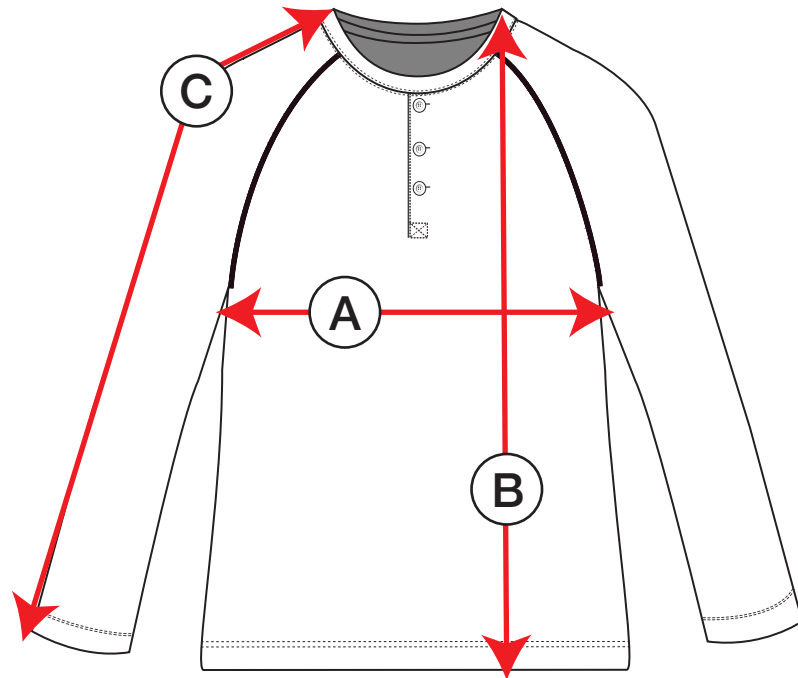

petit clair

TSH46

measurements in inches	3	4	5	6	7	8	10	12
A Chest	21¼"	22"	22¾"	24"	24¾"	26"	27½"	29"
B Length	15¼"	16¼"	17¼"	18"	19"	20½"	21¾"	22¾"
C Sleeve length	16¼"	17"	18"	19"	20"	21½"	23¼"	25¼"