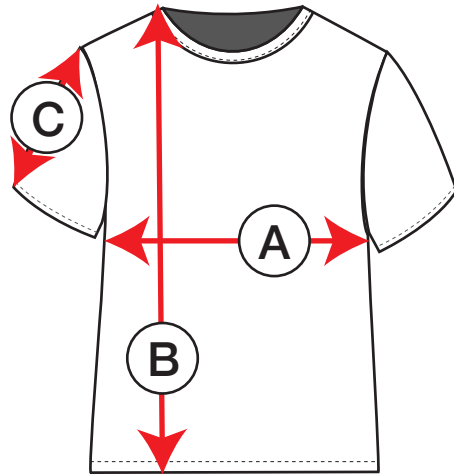

petit clair

TSH2
TSH5

measurements in inches	9m	12m	18m	24m	2	3
(A) Chest	18½"	19"	19½"	20"	20"	21¼"
(B) Length	11¾"	12½"	13"	13½"	14½"	15¼"
(C) Sleeve length	2¾"	3"	3¼"	3¼"	4¼"	4¼"

measurements in inches	4	5	6	7	8	10	12
(A) Chest	22"	22¾"	24"	24¾"	26"	27½"	29"
(B) Length	16¼"	17¼"	18"	19"	20½"	21¾"	22¾"
(C) Sleeve Length	4¾"	5"	5¼"	5½"	5¾"	6¼"	6½"