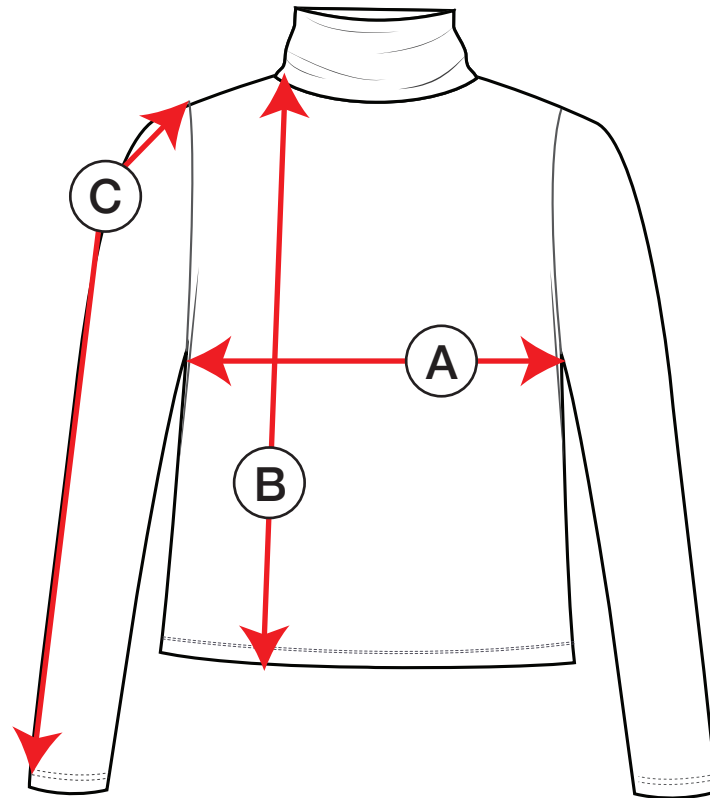

petit clair

TSH5-TN
TSH1-TN

measurements in inches	9m	12m	18m	24m	2y	3	4	5	6
(A) Child's Chest	18½"	19"	19½"	20"	20½"	21¼"	22"	22¾"	24"
(B) Garment's Length	11¾"	12½"	13"	13½"	13¾"	14¼"	15"	15¾"	16½"
(C) Garment's Sleeve length	10½"	11½"	12¼"	12¾"	13½"	14¼"	15"	15¾"	16½"

measurements in inches	7	8	10	12	14	16	18	20	22
(A) Child's Chest	24¾"	26"	28"	30"	32"	34"	36"	38"	40"
(B) Garment's Length	17¼"	18½"	20"	21¾"	22½"	23¼"	24"	24¾"	25½"
(C) Garment's Sleeve length	17¼"	18½"	20"	21¾"	22½"	23¼"	23½"	24"	24¼"