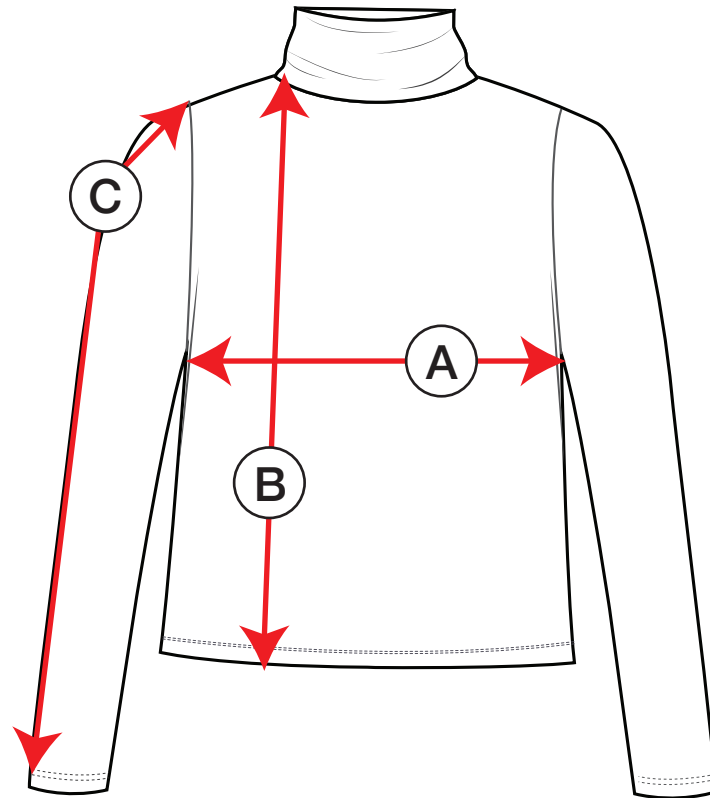

petit clair

TSH1-TN

measurements in inches	9m	12m	18m	24m	2y	3	4	5	6
(A) Chest	19"	19¾"	20½"	21¼"	20"	21¼"	22"	22¾"	24"
(B) Length	11¾"	12½"	13"	13½"	14¼"	14½"	15¼"	15¾"	16½"
(C) Sleeve length	10½"	11½"	12¼"	12¾"	13½"	14¼"	15"	15¾"	16½"

measurements in inches	7	8	10	12	14	16	18	20	22
(A) Chest	24¾"	26"	28"	30"	32"	34"	36"	38"	40"
(B) Length	17¼"	18½"	20"	21¾"	22½"	23¼"	24"	25¾"	25½"
(C) Sleeve length	17¼"	18½"	20"	21¾"	22½"	23¼"	24"	24¾"	24¾"