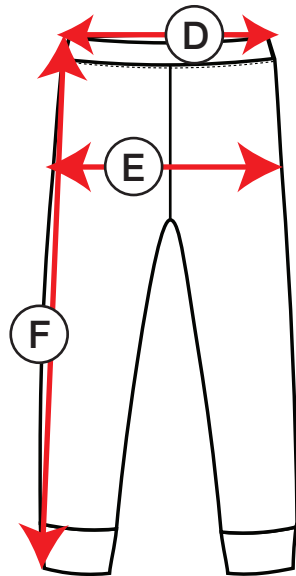

petit clair

measurements in inches	2	3	4	5	6	7	8	10	12
Ⓐ Child's Chest	20"	21¼"	22"	22¾"	24"	24¾"	26"	28"	30"
Ⓑ Length	14½"	15¼"	16¼"	17¼"	18"	19"	20½"	21¾"	22¾"
Ⓒ Sleeve Length	12½"	13¼"	14"	15¼"	16¼"	17¼"	18"	19¾"	21¼"

measurements in inches	2	3	4	5	6	7	8	10	12
Ⓓ Child's Waist	19¾"	20½"	21"	21½"	22½"	23¼"	24"	25¼"	26¾"
Ⓔ Child's Hip	20½"	21½"	22"	22¾"	24"	24¾"	26"	28"	30"
Ⓕ Leg Length	18"	20"	21¼"	23½"	25¼"	26¾"	28¼"	30¾"	32¾"