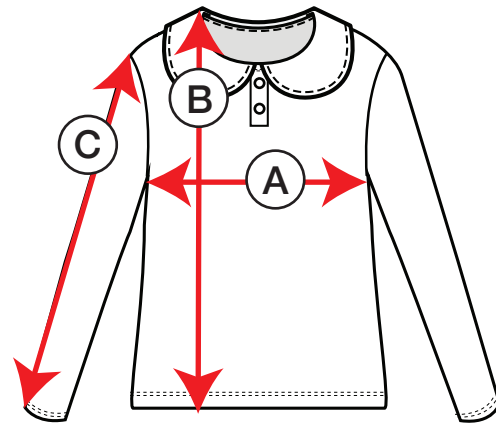

petit clair

measurements in inches	2	3	4	5	6	7	8	10	12
Ⓐ Child's Chest	20"	21¼"	22"	22¾"	24"	24¾"	26"	28"	30"
Ⓑ Length	14½"	15¼"	16¼"	17¼"	18"	19"	20½"	21¾"	22¾"
Ⓒ Sleeve Length	12½"	13¼"	14"	15¼"	16¼"	17¼"	18"	19¾"	21¼"

measurements in inches	2	3	4	5	6	7	8	10	12
Ⓓ Child's Waist	19¾"	20½"	21"	21½"	22½"	23¼"	24"	25¼"	26¾"
Ⓔ Child's Hip	20½"	21½"	22"	22¾"	24"	24¾"	26"	28"	30"
Ⓕ Leg Length	18"	20"	21¼"	23½"	25¼"	26¾"	28¼"	30¾"	32¾"