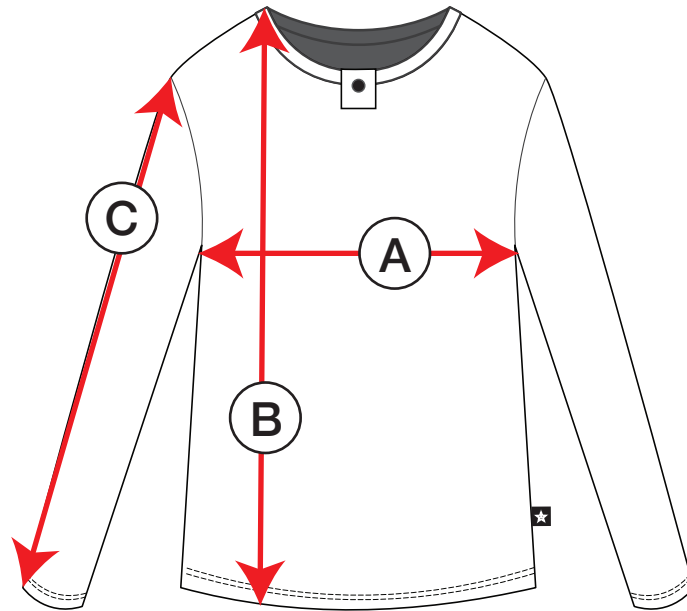

petit clair

TSH1-LS

measurements in inches	2y	3	4	5	6
Ⓐ Chest	20½"	21¼"	22"	22¾"	24"
Ⓑ Length	14¼"	15"	15¾"	16½"	17¼"
Ⓒ Sleeve length	13½"	14¼"	15"	15¾"	16½"

measurements in inches	7	8	10	12	14	16	18	20	22
Ⓐ Chest	24¾"	26"	28"	30"	32"	34"	36"	38"	40"
Ⓑ Length	18½"	19¾"	20¾"	21¾"	22½"	23¼"	24"	24¾"	25½"
Ⓒ Sleeve length	17¼"	18½"	20"	21¾"	22½"	23¼"	23½"	24"	24½"