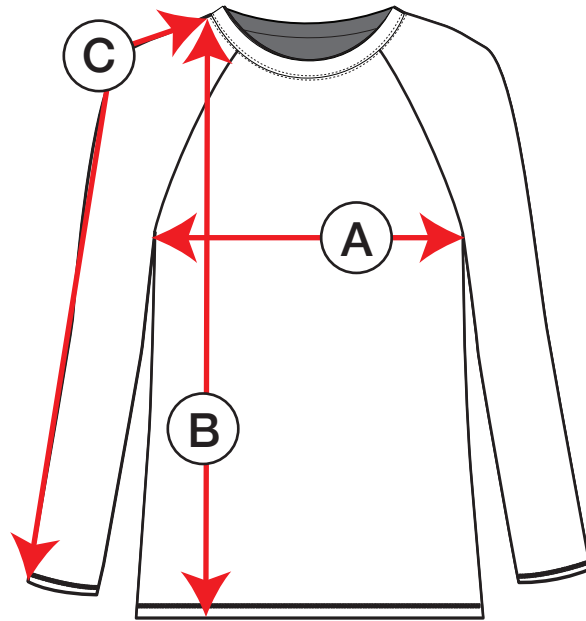

petit clair

TSH1

measurements in inches	12	14	16	18	20	22
Ⓐ Chest	30"	32"	34"	36"	38"	40"
Ⓑ Length	21 ³ / ₄ "	22 ¹ / ₂ "	23 ¹ / ₄ "	24"	24 ³ / ₄ "	25 ¹ / ₂ "
Ⓒ Sleeve length	25"	26"	27"	27 ³ / ₄ "	28 ¹ / ₄ "	28 ³ / ₄ "