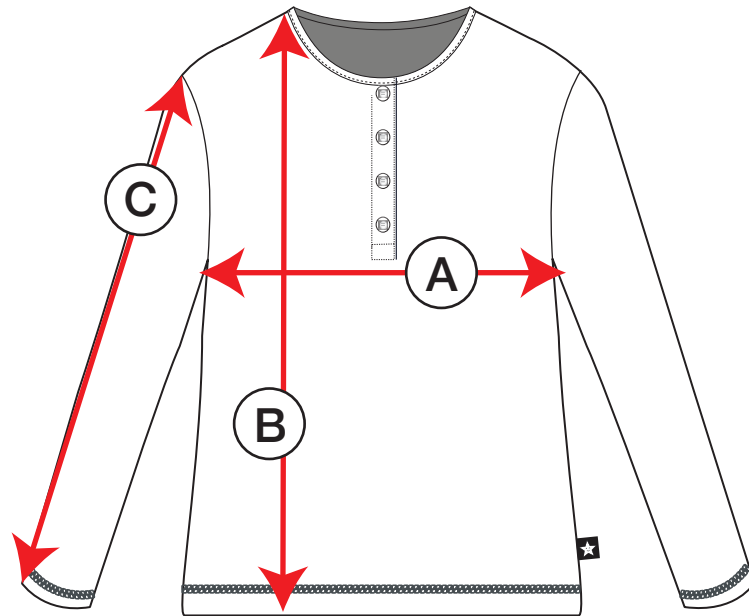

petit clair

TSH128

measurements in inches	12	14	16	18	20	22
(A) Chest	30"	32"	34"	36"	38"	40"
(B) Length	21 <sup>3</sup> / <sub>4</sub> "	22 <sup>1</sup> / <sub>2</sub> "	23 <sup>1</sup> / <sub>4</sub> "	24"	24 <sup>3</sup> / <sub>4</sub> "	25 <sup>1</sup> / <sub>2</sub> "
(C) Sleeve length	21 <sup>3</sup> / <sub>4</sub> "	22 <sup>1</sup> / <sub>2</sub> "	23 <sup>1</sup> / <sub>4</sub> "	23 <sup>1</sup> / <sub>2</sub> "	24"	24 <sup>1</sup> / <sub>2</sub> "