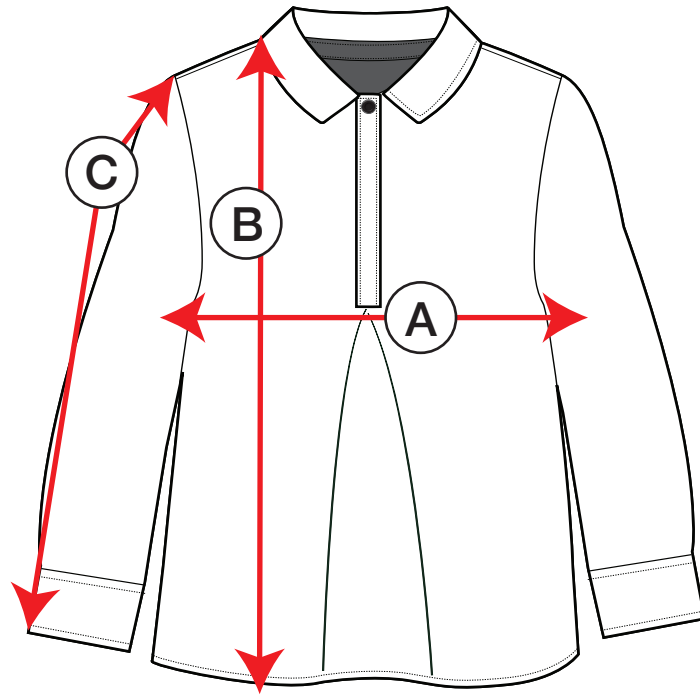

petit clair

T064

measurements in inches	12	14	16	18	20
A Child's Chest	30"	32"	34"	36"	38"
B Garment's Length	21¼"	22"	23"	23½"	24"
C Garment's Sleeve length	21¼"	22"	22¾"	23½"	24½"