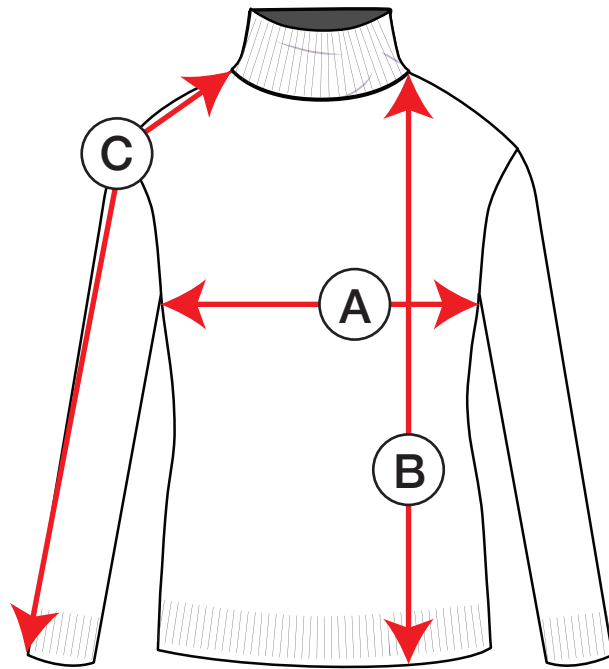

petit clair

T062

measurements in inches	14	16	18	20	22
Ⓐ Chest	32"	34"	36"	38"	40"
Ⓑ Length	22½"	23¼"	24"	24¾"	25½"
Ⓒ Sleeve length	25½"	26½"	27¼"	28"	28¼"