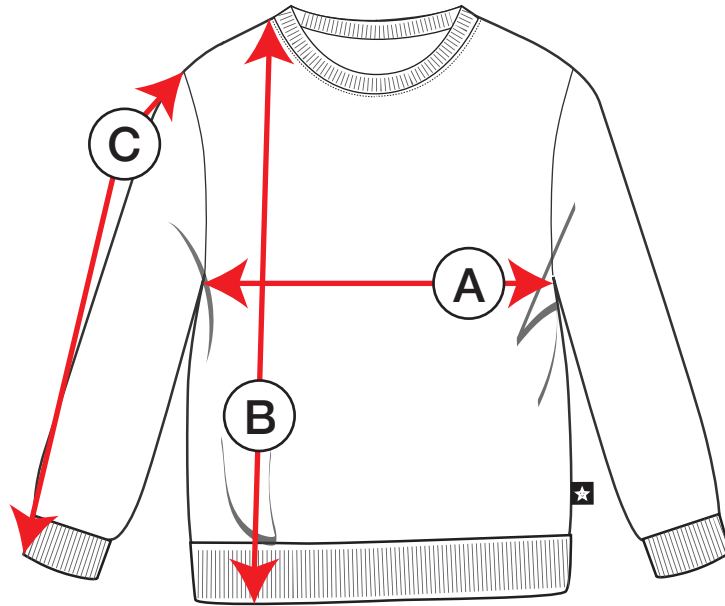

petit clair

SWT4

measurements in inches	3	4	5	6	7	8	10	12	14	16
Ⓐ Child's Chest	21¼"	22"	22¾"	24"	24¾"	26"	27½"	29"	30¾"	32¼"
Ⓑ Garment's Length	15¼"	16¼"	17¼"	18"	19"	20½"	21¾"	22¾"	23½"	24½"
Ⓒ Garment's Sleeve length	13¾"	14¼"	15¼"	16"	17"	18¼"	20"	21½"	22¼"	23"