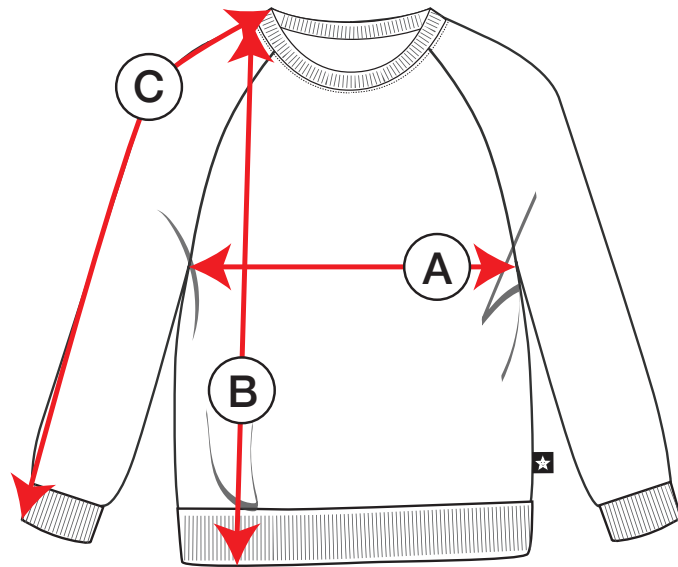

petit clair

SWT4-RGLN

measurements in inches	3	4	5	6	7	8	10	12	14
Ⓐ Child's Chest	21¼"	22"	22¾"	24"	24¾"	26"	27½"	29"	30¾"
Ⓑ Garment's Length	15¼"	16¼"	17¼"	18"	19"	20½"	21¾"	22¾"	23½"
Ⓒ Garment's Sleeve length	17"	17½"	18½"	19¼"	20½"	21¾"	23¾"	25½"	27"