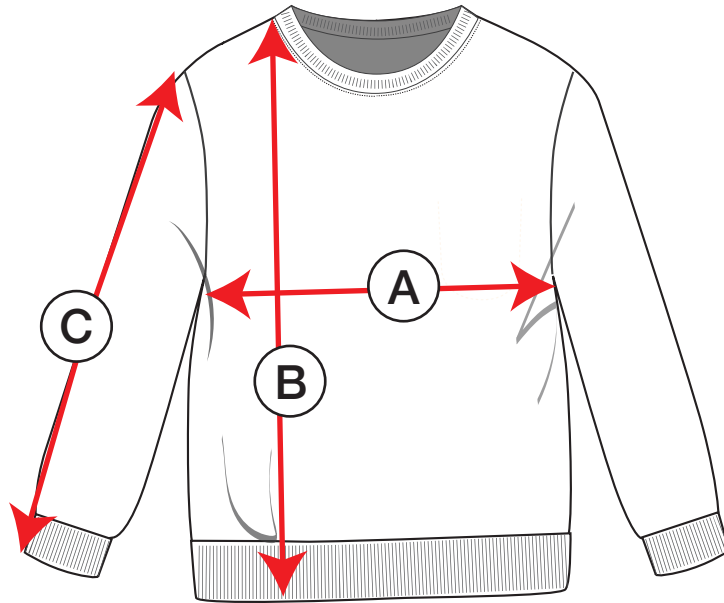

petit clair

SWT4

measurements in inches	3	4	5	6
(A) Chest	21¼"	22"	22¾"	24"
(B) Length	14½"	15¼"	16½"	17¼"
(C) Sleeve length	13¼"	14"	15"	15¾"

measurements in inches	7	8	10	12
(A) Chest	24¾"	26"	27½"	29"
(B) Length	18"	19¾"	20¾"	22"
(C) Sleeve length	16½"	18"	19¾"	21¼"