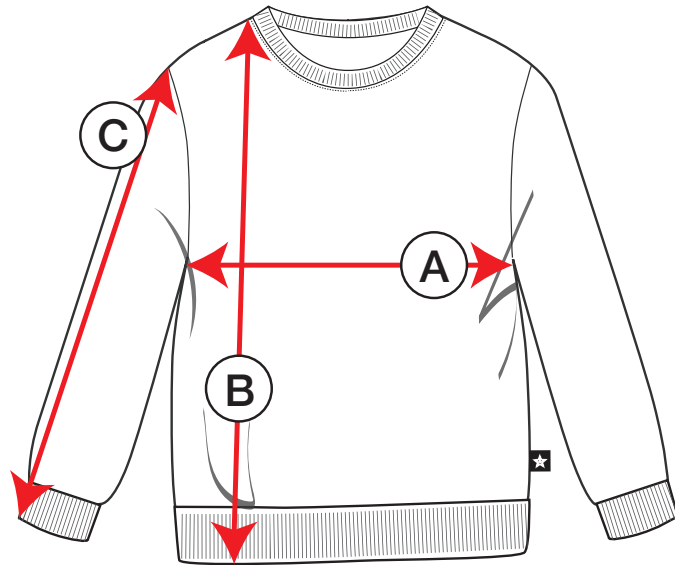

petit clair

SWT3

measurements in inches	9m	12m	18m	24m	2y	3y	4y
A Child's Chest	18½"	19"	19½"	20"	20½"	21¼"	22"
B Garment's Length	12¼"	13"	13¾"	14½"	15¼"	16¼"	17"
C Garment's Sleeve Length	10"	10¾"	11¼"	11¾"	12½"	13"	13½"