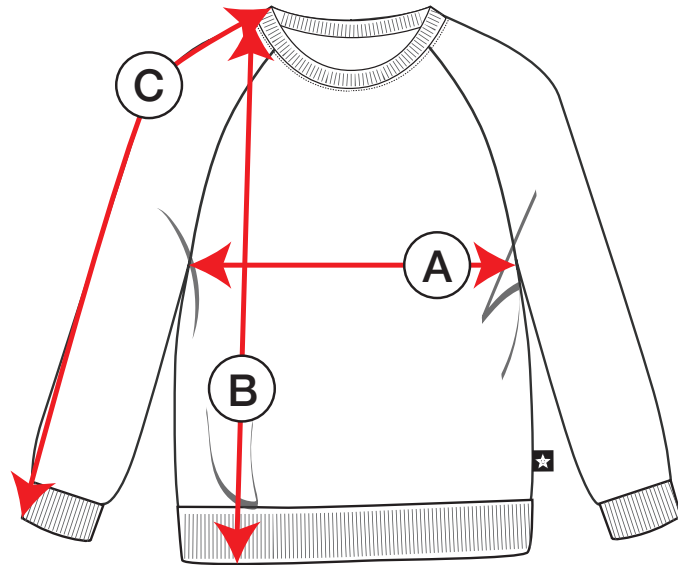

petit clair

**SWT3-RGLN
TSH61**

measurements in inches	9m	12m	18m	24m	2y	3y	4y
A Child's Chest	18½"	19"	19½"	20"	20½"	21¼"	22"
B Garment's Length	12¼"	13"	13¾"	14½"	15¼"	16¼"	17"
C Garment's Sleeve Length	12½"	13¼"	14¼"	14½"	15¼"	16¼"	17¼"