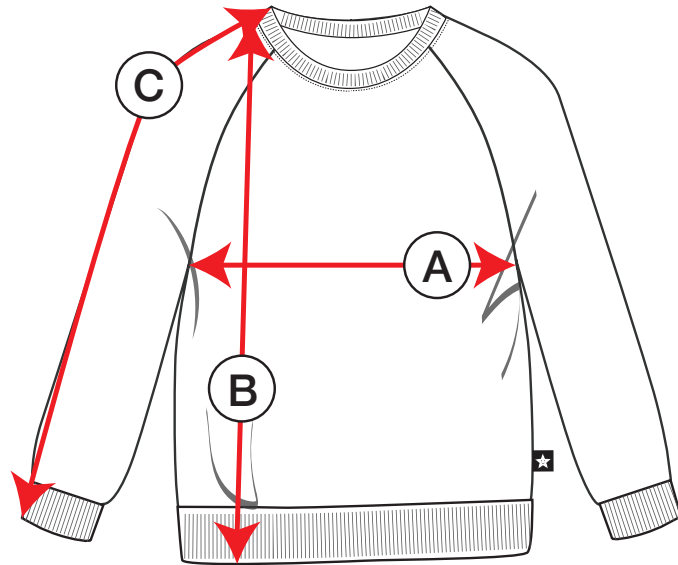

petit clair

SWT3-RGLN

measurements in inches	9m	12m	18m	24m	2y	3y	4y
<b>A</b> Child's Chest	18½"	19"	19½"	20"	20½"	21¼"	22"
<b>B</b> Garment's Length	12¼"	13"	13¾"	14½"	15¼"	16¼"	17"
<b>C</b> Garment's Sleeve Length	12½"	13¼"	14¼"	14½"	15¼"	16¼"	17¼"