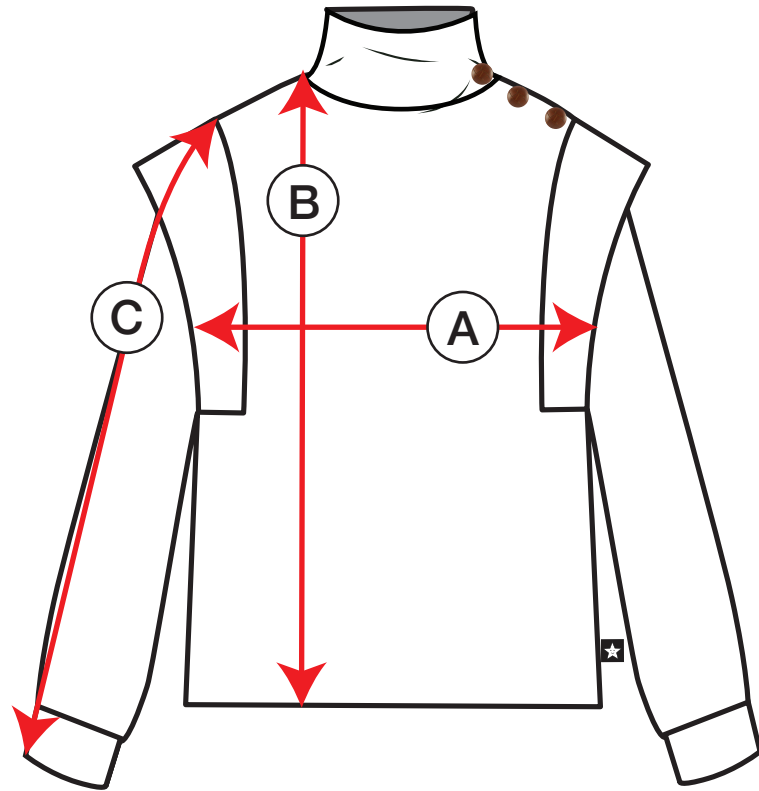

petit clair

SWT3601

measurements in inches	14	16	18	20	22
A Child's Chest	32"	34"	36"	38"	40"
B Garment's Length	22 ³ / ₄ "	23 ¹ / ₂ "	24 ¹ / ₂ "	25 ¹ / ₄ "	26"
C Garment's Sleeve length	22 ¹ / ₄ "	23"	23 ¹ / ₂ "	23 ³ / ₄ "	24 ¹ / ₄ "