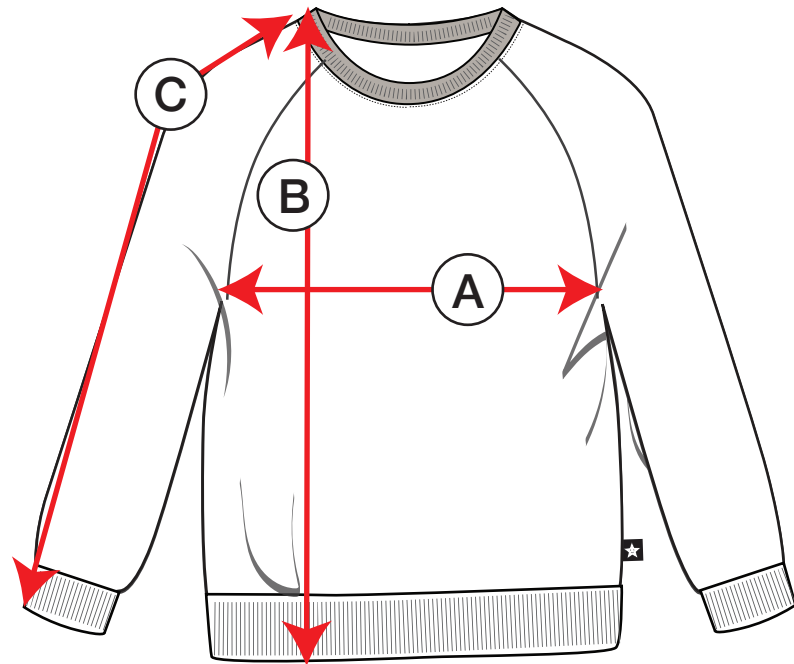

petit clair

SWT34

measurements in inches	12	14	16	18	20	22
A Child's Chest	30"	32"	34"	36"	38"	40"
B Garment's Length	21¼"	22½"	23¼"	24"	24¾"	25½"
C Garment's Sleeve length	24¾"	26½"	27½"	28¼"	29"	29½"