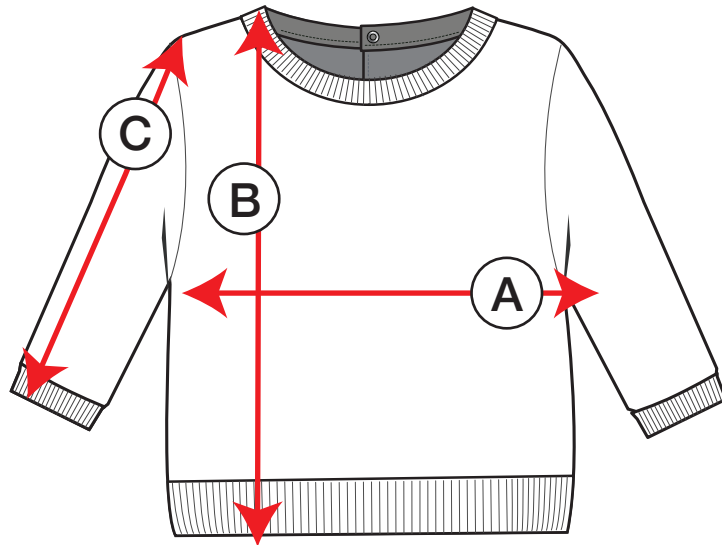

petit clair

SWT30
SWT3

measurements in inches	9m	12m	18m	24m	2y	3y	4y
A Chest	18½"	19"	19½"	20"	20½"	21¼"	22"
B Length	12¼"	13"	13¾"	14½"	15¼"	16¼"	17"
C Sleeve length	10"	10¾"	11¼"	11¾"	12½"	13"	13½"