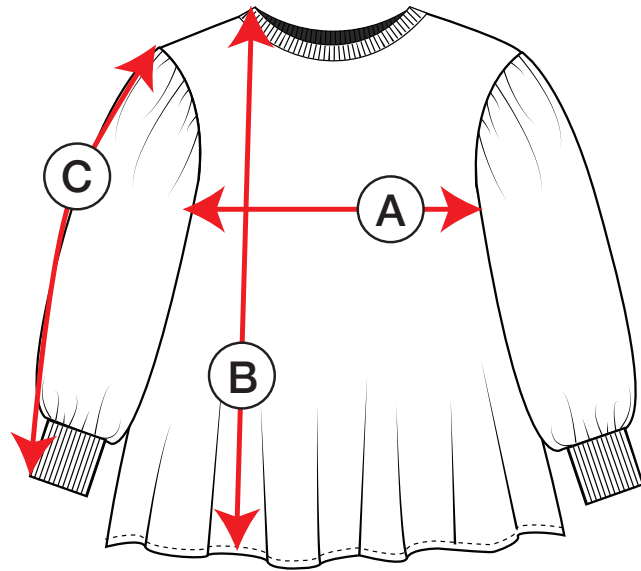

petit clair

**SWT3-SWNG**

measurements in inches	9m	12m	18m	24m	2y	3y	4y
<b>A</b> Child's Chest	18½"	19"	19½"	20"	20½"	21¼"	22"
<b>B</b> Garment's Length	12¼"	13"	13¾"	14½"	15¼"	16¼"	17"
<b>C</b> Garment's Sleeve Length	10¾"	11¼"	11¾"	12½"	13"	13½"	14¼"