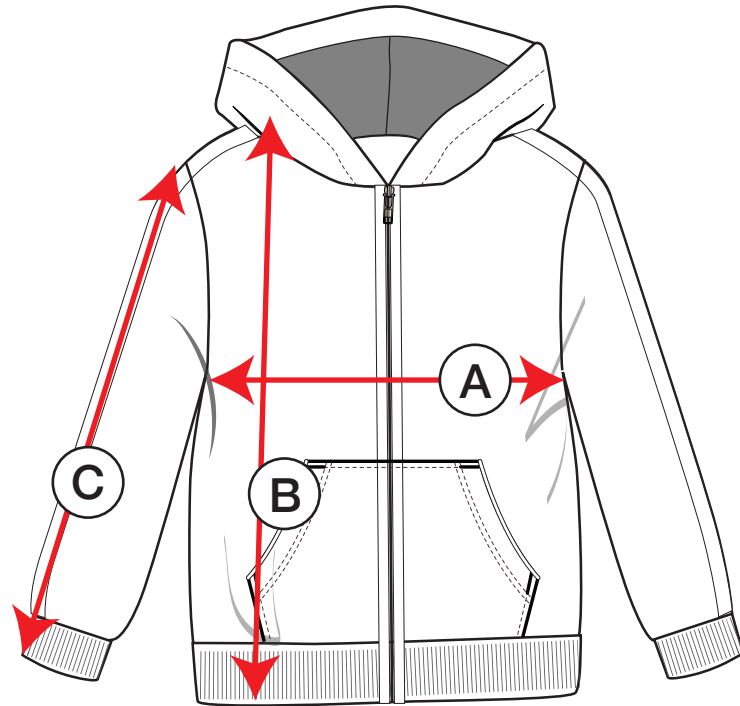

petit clair

SWT23

measurements in inches	3	4	5	6	7	8	10	12	14	16	18
A Chest	21¼"	22"	22¾"	24"	24¾"	26"	28"	30"	32"	34"	36"
B Length	16½"	17¼"	18"	18½"	19½"	20½"	21¼"	22"	23¼"	24"	24¾"
C Sleeve length	14"	14¾"	15½"	16½"	17½"	18¼"	20"	21½"	22¼"	23"	23¾"