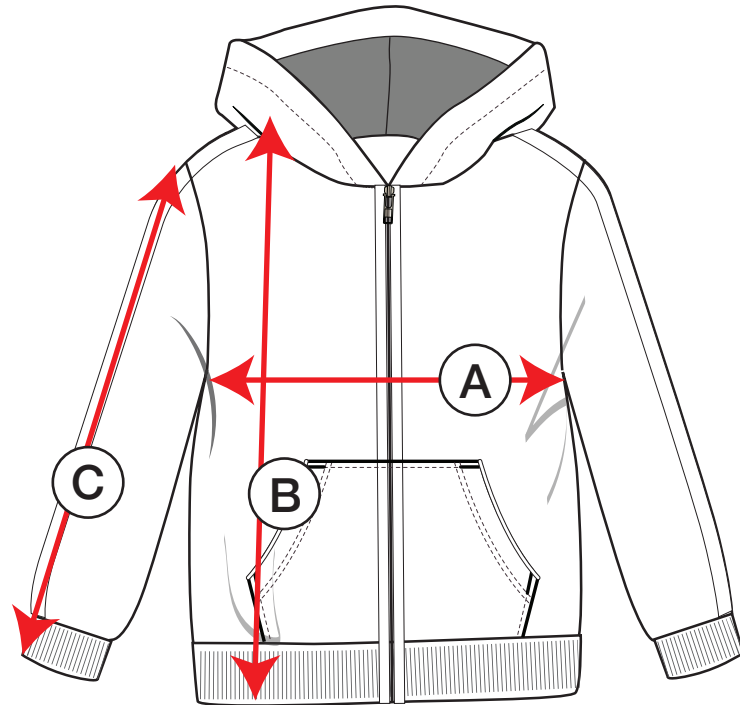

petit clair

SWT23

measurements in inches	3	4	5	6	7	8	10	12	14	16	18
A Chest	21¼"	22"	22¾"	24"	24¾"	26"	28"	30"	32"	34"	36"
B Length	16½"	17¼"	18"	18½"	19½"	20½"	21¼"	22"	23¼"	24"	24¾"
C Sleeve length	14"	14¾"	15½"	16½"	17½"	18¼"	20"	21½"	22¼"	23"	23¾"