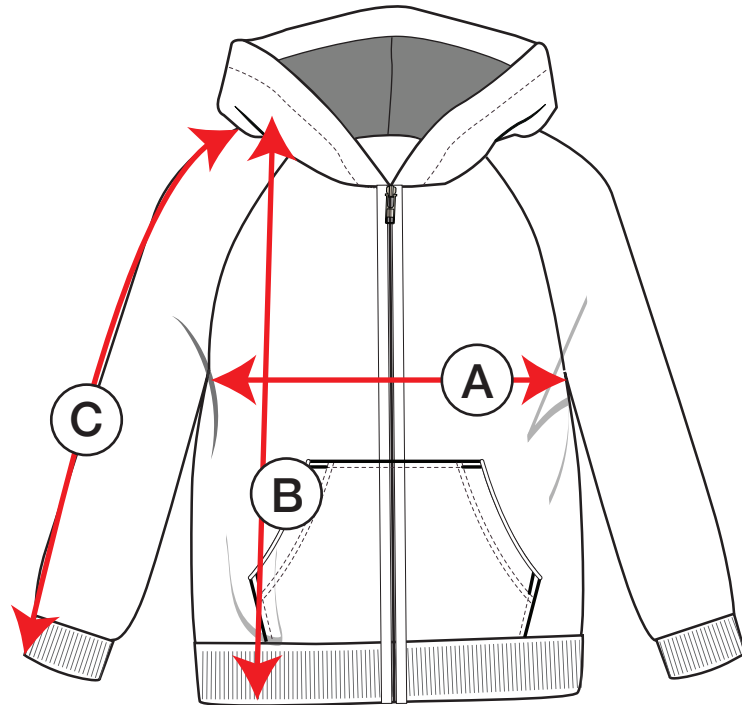

petit clair

SWT23-RGLN

| measurements in inches | 3    | 4    | 5    | 6    | 7    | 8    | 10   | 12   | 14   | 16   | 18   |
|------------------------|------|------|------|------|------|------|------|------|------|------|------|
| <b>A</b> Chest         | 21¼" | 22"  | 22¾" | 24"  | 24¾" | 26"  | 28"  | 30"  | 32"  | 34"  | 36"  |
| <b>B</b> Length        | 16½" | 17¼" | 18"  | 18½" | 19½" | 20½" | 21¼" | 22"  | 23¼" | 24"  | 24¾" |
| <b>C</b> Sleeve length | 16¾" | 17½" | 18¼" | 19½" | 20¾" | 21½" | 23½" | 25¼" | 26¼" | 27¼" | 28¼" |