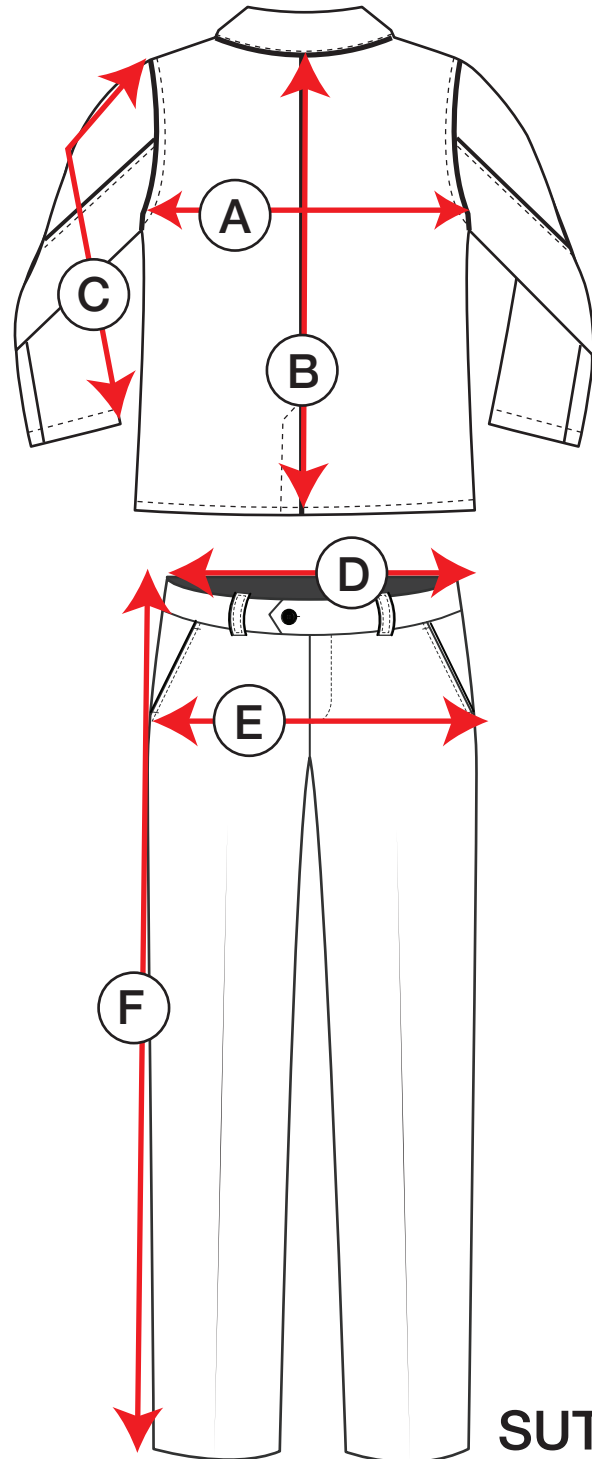

petit clair

SUT1

measurements in inches	5	6	7	8	10	12
(A) Child's Chest	22 ³ / ₄ "	24"	24 ³ / ₄ "	26"	27 ¹ / ₂ "	29"
(B) Garment's Length at back	18 ¹ / ₄ "	19 ¹ / ₄ "	19 ³ / ₄ "	20 ¹ / ₂ "	22"	23 ¹ / ₄ "
(C) Garment's Sleeve length	15"	16 ¹ / ₄ "	17 ¹ / ₄ "	18"	19 ¹ / ₂ "	21"

(D) Child's Waist	21 ¹ / ₂ "	22 ¹ / ₂ "	23 ¹ / ₄ "	24"	25 ¹ / ₄ "	26 ³ / ₄ "
(E) Child's Hip	24"	25 ¹ / ₄ "	26 ¹ / ₂ "	27 ¹ / ₂ "	29"	30 ³ / ₄ "
(F) Garment's Leg Length	24 ¹ / ₂ "	26 ¹ / ₂ "	28 ¹ / ₂ "	30 ¹ / ₂ "	32 ¹ / ₂ "	34 ¹ / ₂ "