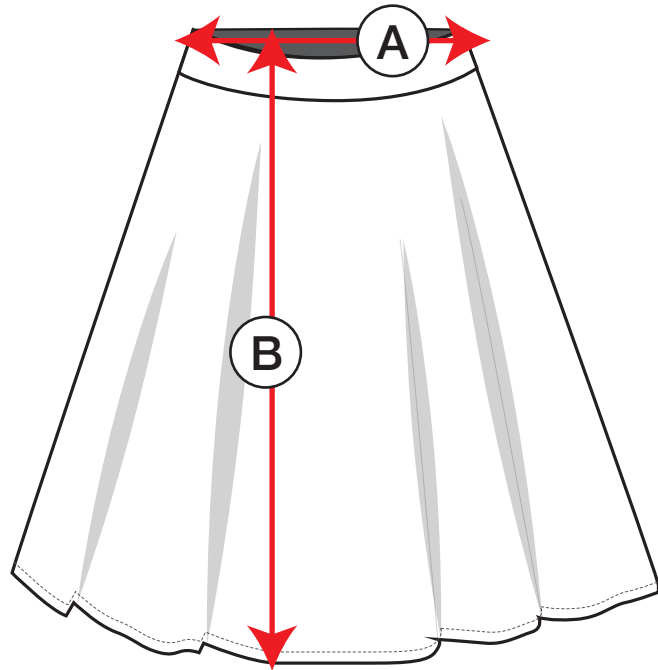

petit clair

SKR9  
SKR51  
SKR60  
SKR916  
SKR913

measurements in inches	3	4	5	6	7	8	10
<b>A</b> Child's Waist	20½"	21"	21½"	22"	22½"	23¼"	24"
<b>B</b> Garment's Length	10¼"	11¾"	13½"	15¼"	16¾"	18"	19¼"

measurements in inches	12	13	14	16	18	20	22
<b>A</b> Child's Waist	24¾"	25¼"	25½"	26¾"	28"	29½"	29½"
<b>B</b> Garment's Length	21"	22½"	24"	25"	26"	26½"	27½"