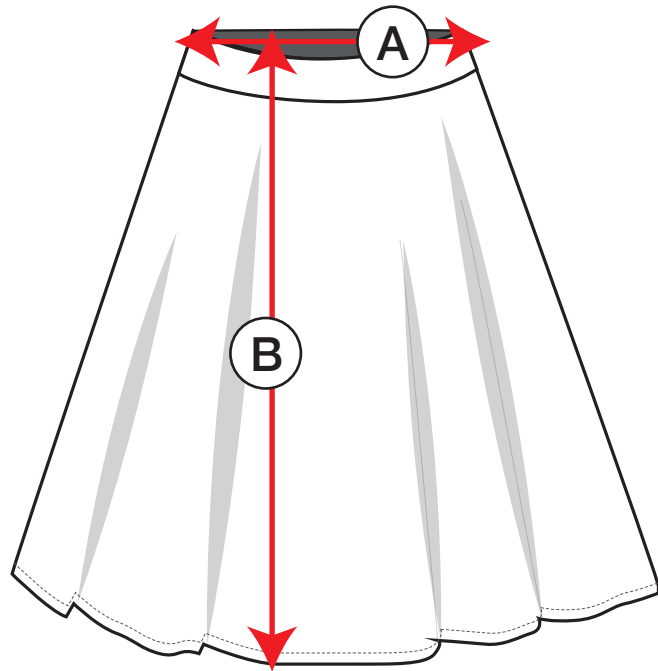

petit clair

SKR9
SKR51
SKR54
SKR60
SKR916
SKR913

measurements in inches	3	4	5	6	7	8	10
A Child's Waist	20½"	21"	21½"	22"	22½"	23¼"	24"
B Garment's Length	10¼"	11¾"	13½"	15¼"	16¾"	18"	19¼"

measurements in inches	12	13	14	16	18	20	22
A Child's Waist	24¾"	25¼"	25½"	26¾"	28"	29½"	29½"
B Garment's Length	21"	22½"	24"	25"	26"	26½"	27½"