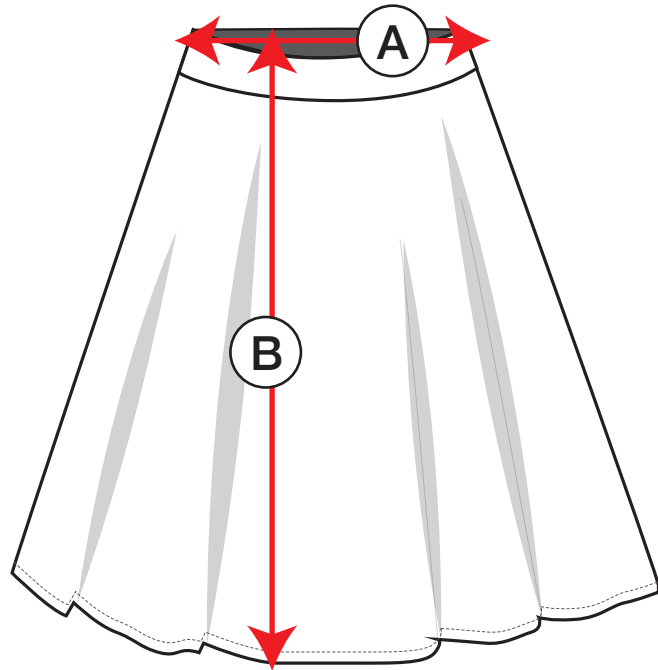

petit clair

SKR9
SKR916
SKR913

measurements in inches	3	4	5	6	7	8	10
A Child's Waist	20½"	21"	21½"	22"	22½"	23¼"	24"
B Garment's Length	10¼"	11¾"	13½"	15¼"	16¾"	18"	19¼"

measurements in inches	12	13	14	16	18	20	22
A Child's Waist	24¾"	25¼"	25½"	26¾"	28"	29½"	29½"
B Garment's Length	21"	22½"	24"	25"	26"	26½"	27½"