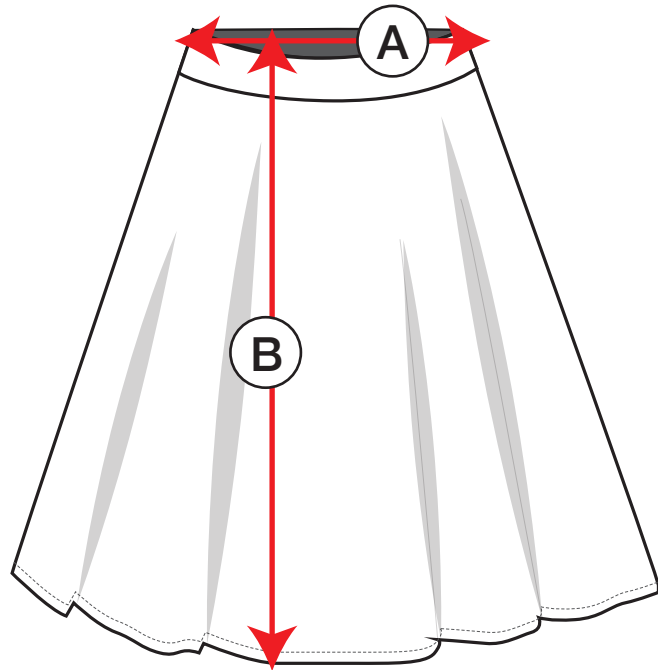

petit clair

measurements in inches	3	4	5	6	7	8	10
Ⓐ Waist	20½"	21"	21½"	22"	22½"	23¼"	24"
Ⓑ Length	10¼"	11¾"	13½"	15¼"	16¾"	18"	19¼"

measurements in inches	12	13	14	16	18	20	22
Ⓐ Waist	24¾"	25¼"	25½"	26¾"	28"	29½"	29½"
Ⓑ Length	21"	22½"	24"	25"	26"	26½"	27½"