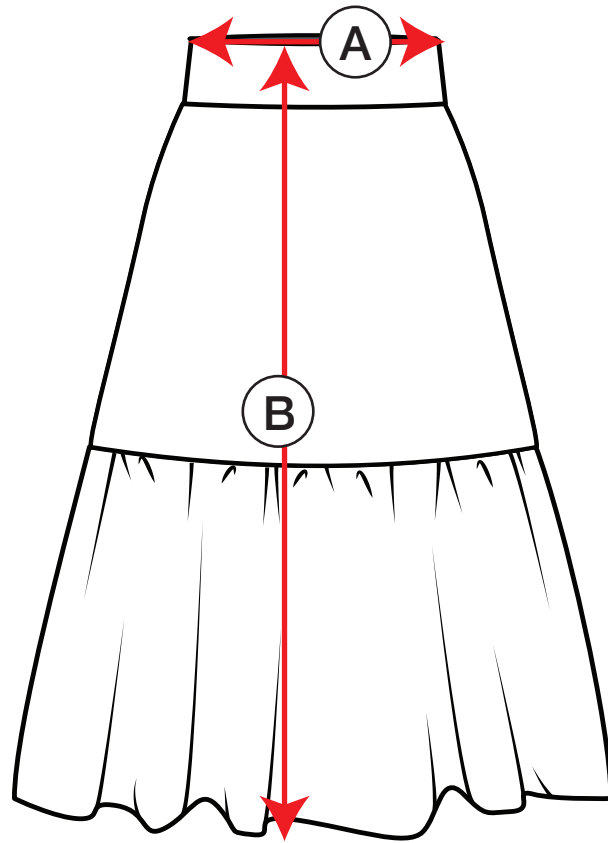

petit clair

SKR89  
SKR5-Midi  
SKR9-PLT

measurements in inches	14	16	18	20	22
<b>A</b> Child's Waist	25½"	26¾"	28"	29½"	29½"
<b>B</b> Garment's Length	29¼"	30¼"	31"	32"	32¾"