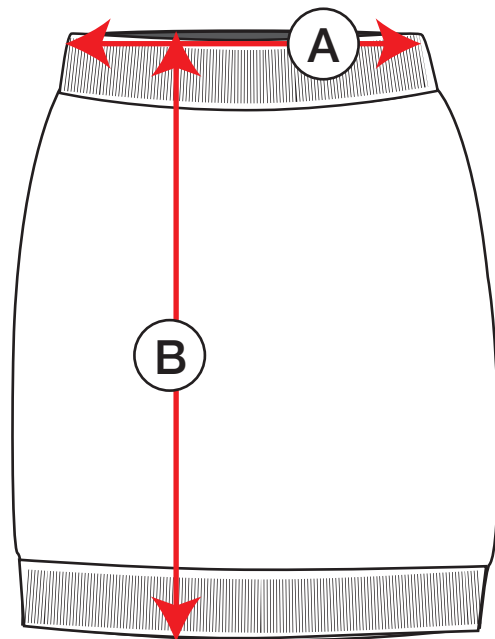

petit clair

SKR6501

measurements in inches	3	4	5	6	7
<b>A</b> Waist	20½"	21"	21½"	22"	22½"
<b>B</b> Length	10¼"	11¾"	13½"	15¼"	16¾"

measurements in inches	8	10	12	14
<b>A</b> Waist	23¼"	24"	24¾"	25½"
<b>B</b> Length	18"	20"	22"	23½"