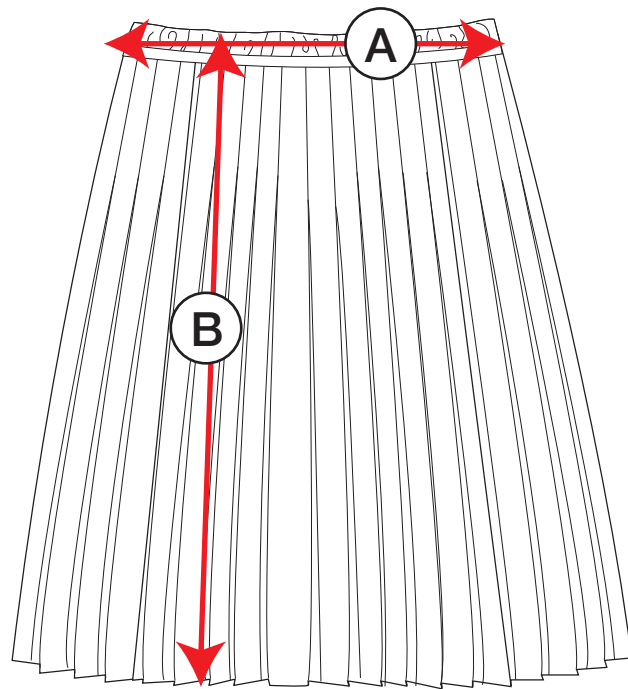

petit clair

SKR5

measurements in inches	3	4	5	6	7	8	10
<b>A</b> Waist	20½"	21"	21½"	22"	22½"	23¼"	24"
<b>B</b> Length	12"	12½"	15¼"	16½"	17¾"	19"	20"

measurements in inches	12	14	16	18	20	22
<b>A</b> Waist	24¾"	25½"	26¾"	28"	29½"	29½"
<b>B</b> Length	21¼"	22½"	23½"	24¾"	26"	26¾"