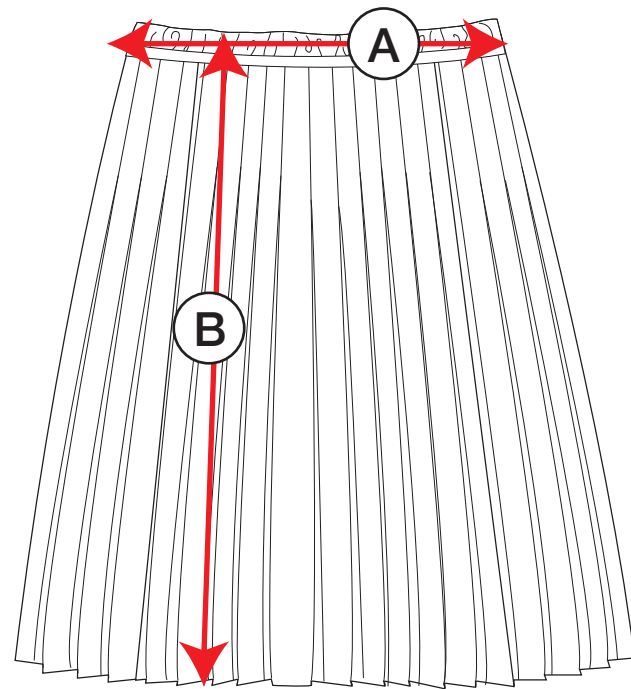

petit clair

SKR5
SKR509
SKR83

measurements in inches	3	4	5	6	7	8	10
(A) Waist	20½"	21"	21½"	22"	22½"	23¼"	24"
(B) Length	12"	12½"	15¼"	16½"	17¾"	19"	20"

measurements in inches	12	14	16	18	20	22
(A) Waist	24¾"	25½"	26¾"	28"	29½"	29½"
(B) Length	21¼"	22½"	23½"	24¾"	26"	26¾"