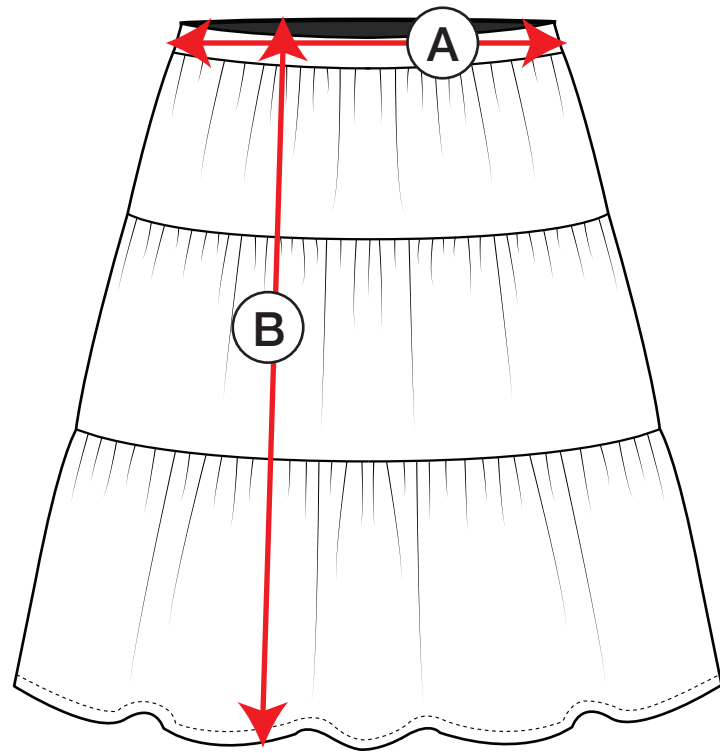

petit clair

SKR5402

measurements in inches	5	6	7	8	10	12
A Waist	21½"	22"	22½"	23¼"	24"	24¾"
B Length	14¼"	16¼"	17½"	18¾"	20"	21¾"

measurements in inches	14	16	18	20	22
A Waist	25½"	26¾"	28"	29½"	29½"
B Length	23½"	24½"	25½"	26¼"	27¼"