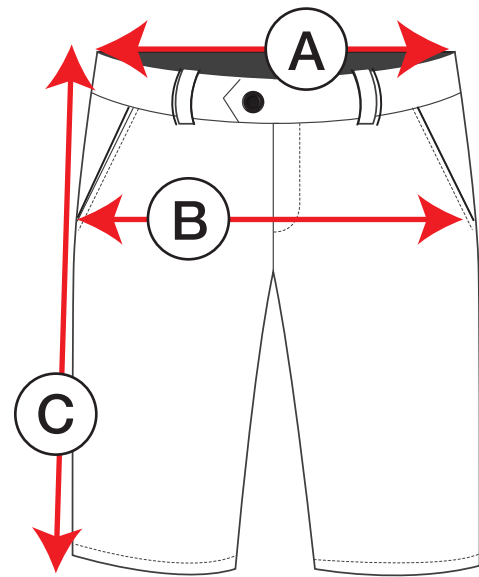

petit clair

SH01

measurements in inches	2	3	4	5	6	7	8	10
Ⓐ Child's Waist	19¾"	20½"	21"	21½"	22½"	23¼"	24"	25¼"
Ⓑ Child's Hip	20½"	21½"	22¾"	24"	25¼"	26½"	27½"	29"
Ⓒ Garment's Leg Length	9¾"	11"	12¼"	13¼"	14¾"	15½"	16¼"	17¼"