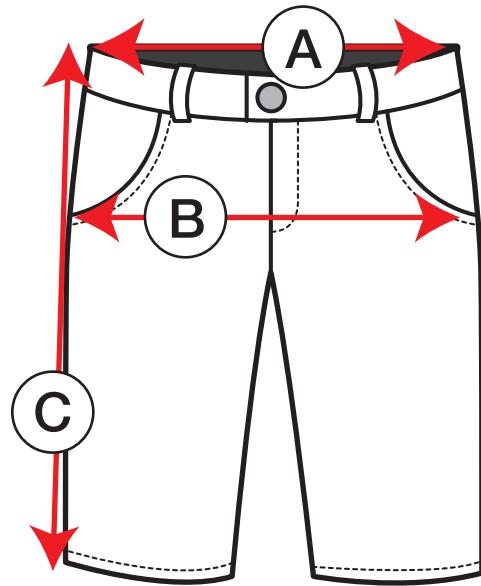

petit clair

SHO10

measurements in inches	2	3	4	5	6	7	8	10
Ⓐ Waist	19 ³ / ₄ "	20 ¹ / ₂ "	21"	21 ¹ / ₂ "	22 ¹ / ₂ "	23 ¹ / ₄ "	24"	25 ¹ / ₄ "
Ⓑ Hip	20 ¹ / ₂ "	21 ¹ / ₂ "	22 ³ / ₄ "	24"	25 ¹ / ₄ "	26 ¹ / ₂ "	27 ¹ / ₂ "	29"
Ⓒ Leg Length	9 ³ / ₄ "	11"	12 ¹ / ₄ "	13 ¹ / ₄ "	14 ³ / ₄ "	15 ¹ / ₂ "	16 ¹ / ₄ "	17 ¹ / ₄ "